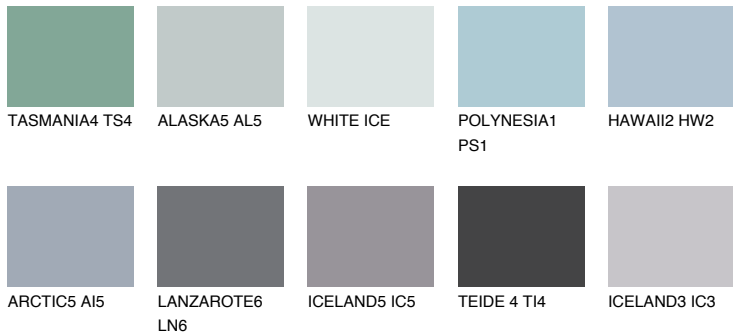

COLOUR DETAILS

AZORES4 AZ4

41% TSR 44%

Matching colours

COLOURS

INTENSE

For more information on plasters and paints, go to www.ceresit.it

*The presented colours refer to plasters and paints offered by Ceresit. Due to the use of digital techniques, the presented colours might not represent the original ones, thus they cannot be considered as a reliable colour presentation. We recommend checking the authentic colour samples.