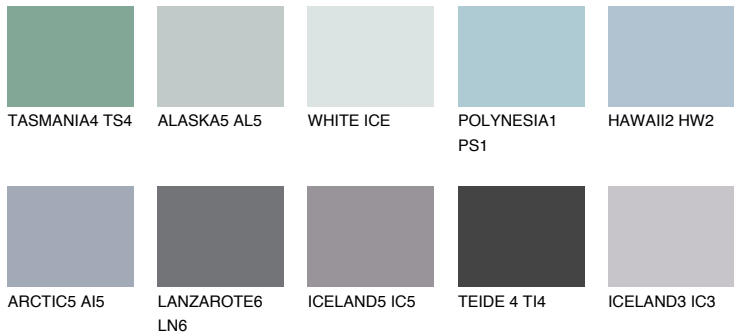

COLOUR DETAILS

AZORES4 AZ4

41% TSR 44%

Matching colours

COLOURS

INTENSE

For more information on plasters and paints, go to www.ceresit.it

*The presented colours refer to plasters and paints offered by Ceresit. Due to the use of digital techniques, the presented colours might not represent the original ones, thus they cannot be considered as a reliable colour presentation. We recommend checking the authentic colour samples.