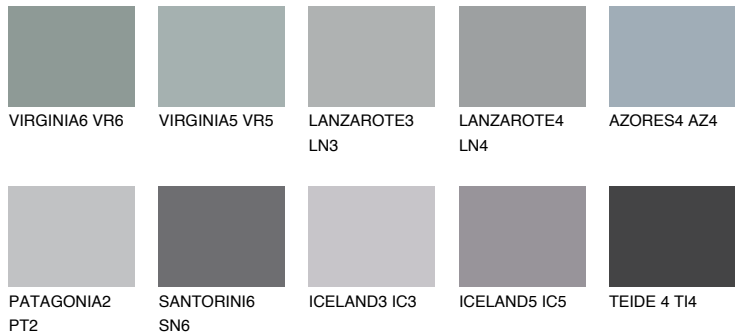

# COLOUR DETAILS

## AZORES5 AZ5

33% TSR 33%

### Matching colours

#### COLOURS