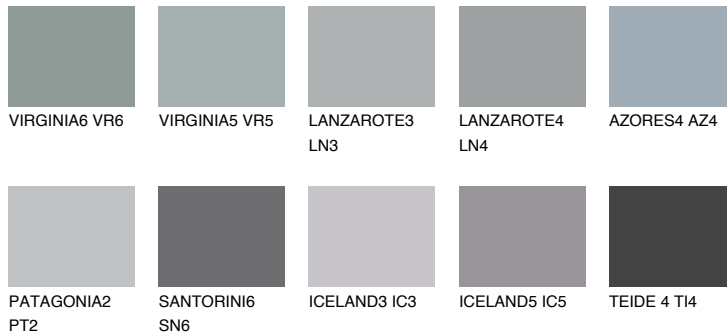

COLOUR DETAILS

AZORES5 AZ5

33% TSR 33%

Matching colours

COLOURS

INTENSE

For more information on plasters and paints, go to www.ceresit.it

*The presented colours refer to plasters and paints offered by Ceresit. Due to the use of digital techniques, the presented colours might not represent the original ones, thus they cannot be considered as a reliable colour presentation. We recommend checking the authentic colour samples.