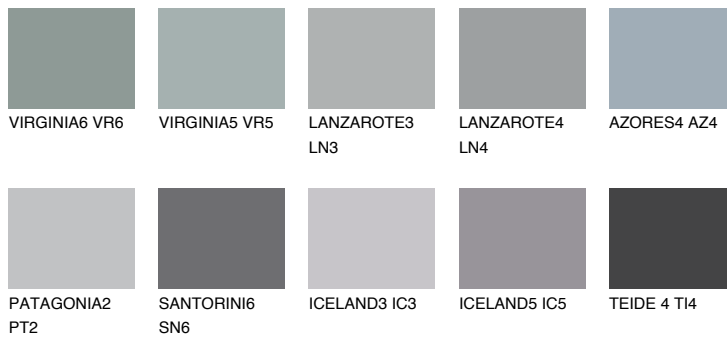

COLOUR DETAILS

AZORES5 AZ5

33% TSR 33%

Matching colours

COLOURS

INTENSE

For more information on plasters and paints, go to www.ceresit.it

*The presented colours refer to plasters and paints offered by Ceresit. Due to the use of digital techniques, the presented colours might not represent the original ones, thus they cannot be considered as a reliable colour presentation. We recommend checking the authentic colour samples.