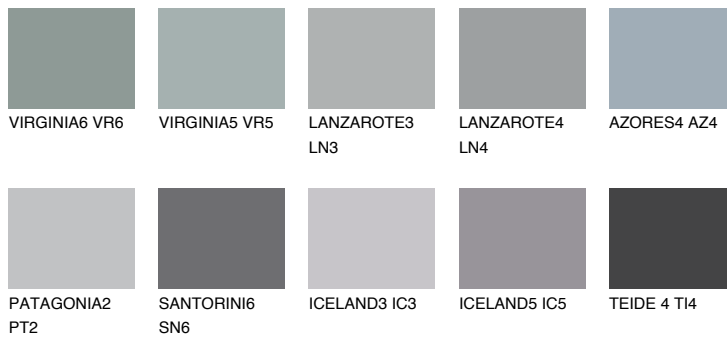

# COLOUR DETAILS

## AZORES5 AZ5

33% TSR 33%

### Matching colours

#### COLOURS