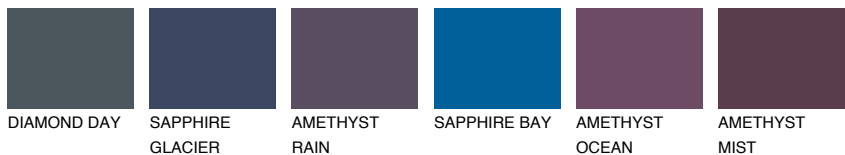

AZORES6 AZ6

23% **TSR** 23%

Matching colours

COLOURS

INTENSE

For more information on plasters and paints, go to www.ceresit.it

*The presented colours refer to plasters and paints offered by Ceresit. Due to the use of digital techniques, the presented colours might not represent the original ones, thus they cannot be considered as a reliable colour presentation. We recommend checking the authentic colour samples.