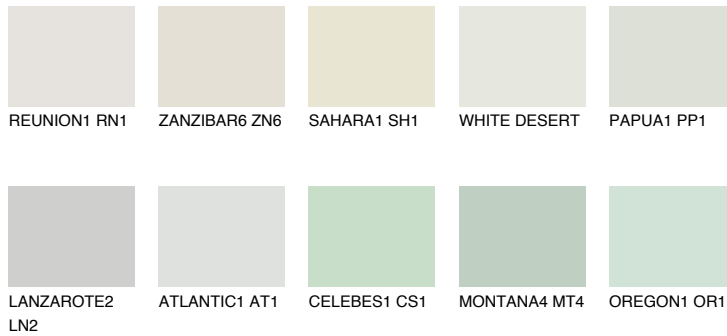

COLOUR DETAILS

LANZAROTE1 LN1

75% TSR 73%

Matching colours

COLOURS

INTENSE

For more information on plasters and paints, go to www.ceresit.it

*The presented colours refer to plasters and paints offered by Ceresit. Due to the use of digital techniques, the presented colours might not represent the original ones, thus they cannot be considered as a reliable colour presentation. We recommend checking the authentic colour samples.