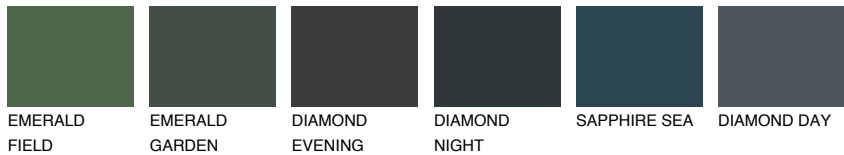

COLOUR DETAILS

LANZAROTE1 LN1

75% TSR 73%

Matching colours

COLOURS

INTENSE

For more information on plasters and paints, go to www.ceresit.it

*The presented colours refer to plasters and paints offered by Ceresit. Due to the use of digital techniques, the presented colours might not represent the original ones, thus they cannot be considered as a reliable colour presentation. We recommend checking the authentic colour samples.