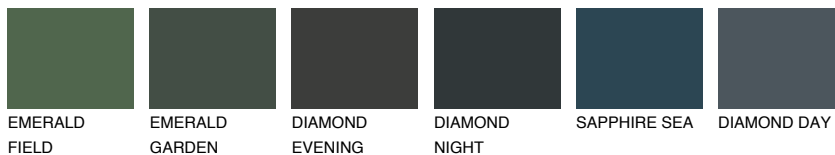

COLOUR DETAILS

LANZAROTE1 LN1

75% TSR 73%

Matching colours

COLOURS

INTENSE

For more information on plasters and paints, go to www.ceresit.it

*The presented colours refer to plasters and paints offered by Ceresit. Due to the use of digital techniques, the presented colours might not represent the original ones, thus they cannot be considered as a reliable colour presentation. We recommend checking the authentic colour samples.