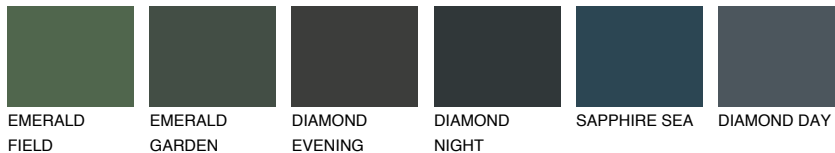

COLOUR DETAILS

LANZAROTE1 LN1

75% TSR 73%

Matching colours

COLOURS

INTENSE

For more information on plasters and paints, go to www.ceresit.it

*The presented colours refer to plasters and paints offered by Ceresit. Due to the use of digital techniques, the presented colours might not represent the original ones, thus they cannot be considered as a reliable colour presentation. We recommend checking the authentic colour samples.