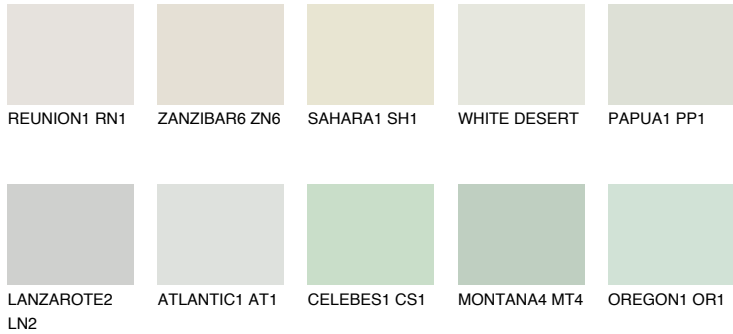

COLOUR DETAILS

LANZAROTE1 LN1

75% TSR 73%

Matching colours

COLOURS

INTENSE

For more information on plasters and paints, go to www.ceresit.it

*The presented colours refer to plasters and paints offered by Ceresit. Due to the use of digital techniques, the presented colours might not represent the original ones, thus they cannot be considered as a reliable colour presentation. We recommend checking the authentic colour samples.