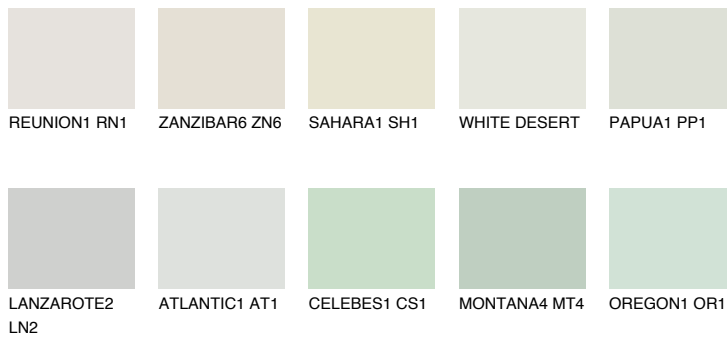

COLOUR DETAILS

LANZAROTE1 LN1

75% TSR 73%

Matching colours

COLOURS

INTENSE

For more information on plasters and paints, go to www.ceresit.it

*The presented colours refer to plasters and paints offered by Ceresit. Due to the use of digital techniques, the presented colours might not represent the original ones, thus they cannot be considered as a reliable colour presentation. We recommend checking the authentic colour samples.