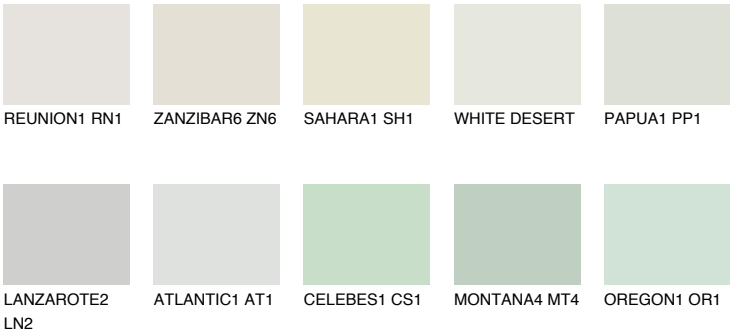

COLOUR DETAILS

LANZAROTE1 LN1

75% TSR 73%

Matching colours

COLOURS

INTENSE

For more information on plasters and paints, go to www.ceresit.it

*The presented colours refer to plasters and paints offered by Ceresit. Due to the use of digital techniques, the presented colours might not represent the original ones, thus they cannot be considered as a reliable colour presentation. We recommend checking the authentic colour samples.