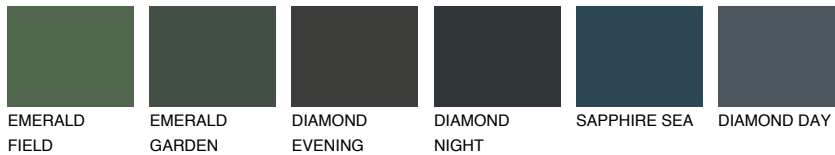

COLOUR DETAILS

LANZAROTE1 LN1

75% TSR 73%

Matching colours

COLOURS

INTENSE

For more information on plasters and paints, go to www.ceresit.it

*The presented colours refer to plasters and paints offered by Ceresit. Due to the use of digital techniques, the presented colours might not represent the original ones, thus they cannot be considered as a reliable colour presentation. We recommend checking the authentic colour samples.