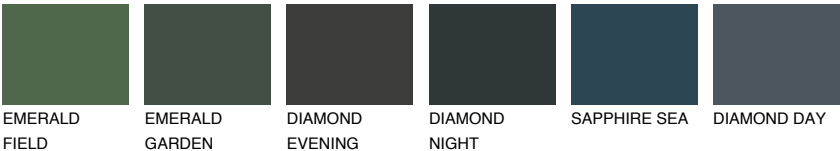

COLOUR DETAILS

LANZAROTE1 LN1

75% TSR 73%

Matching colours

COLOURS

INTENSE

For more information on plasters and paints, go to www.ceresit.it

*The presented colours refer to plasters and paints offered by Ceresit. Due to the use of digital techniques, the presented colours might not represent the original ones, thus they cannot be considered as a reliable colour presentation. We recommend checking the authentic colour samples.