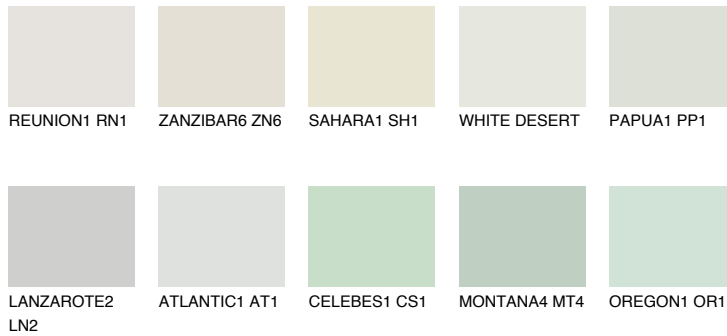

# COLOUR DETAILS

## LANZAROTE1 LN1

75% TSR 73%

### Matching colours

#### COLOURS