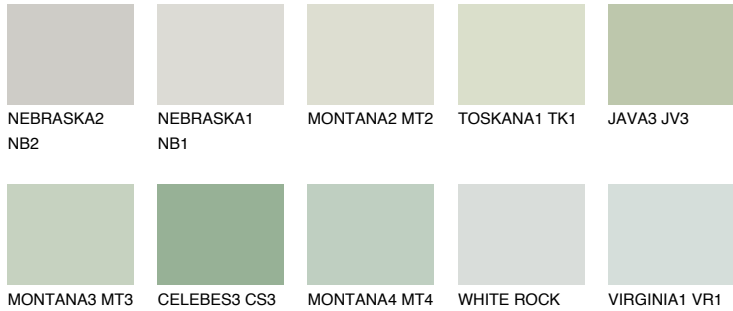

COLOUR DETAILS

LANZAROTE2 LN2

63% **TSR** 59%

Matching colours

COLOURS

INTENSE

For more information on plasters and paints, go to www.ceresit.it

*The presented colours refer to plasters and paints offered by Ceresit. Due to the use of digital techniques, the presented colours might not represent the original ones, thus they cannot be considered as a reliable colour presentation. We recommend checking the authentic colour samples.