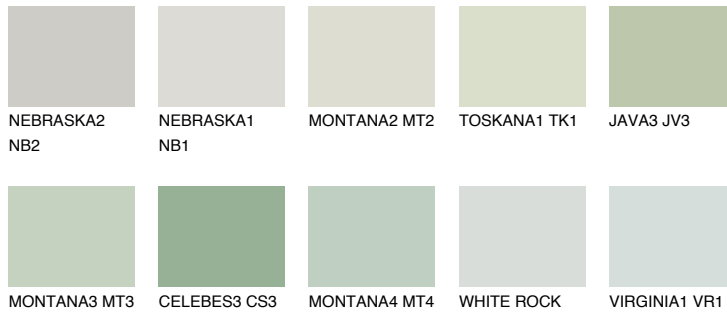

COLOUR DETAILS

LANZAROTE2 LN2

63% **TSR** 59%

Matching colours

COLOURS

INTENSE

For more information on plasters and paints, go to www.ceresit.it

*The presented colours refer to plasters and paints offered by Ceresit. Due to the use of digital techniques, the presented colours might not represent the original ones, thus they cannot be considered as a reliable colour presentation. We recommend checking the authentic colour samples.