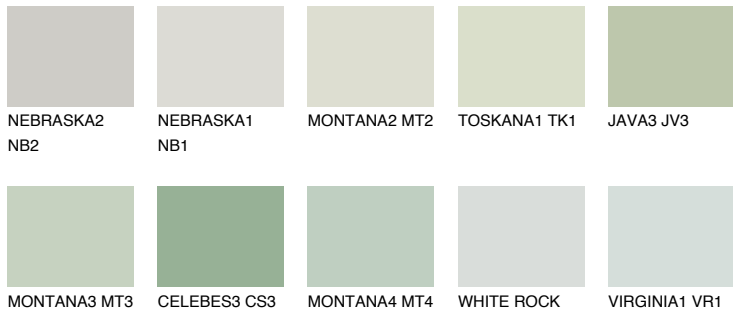

COLOUR DETAILS

LANZAROTE2 LN2

63% **TSR** 59%

Matching colours

COLOURS

INTENSE

For more information on plasters and paints, go to www.ceresit.it

*The presented colours refer to plasters and paints offered by Ceresit. Due to the use of digital techniques, the presented colours might not represent the original ones, thus they cannot be considered as a reliable colour presentation. We recommend checking the authentic colour samples.