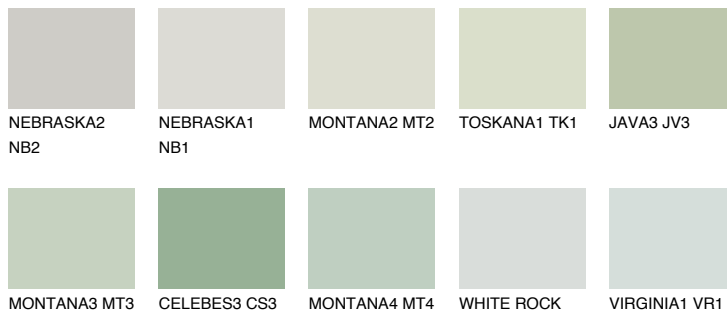

COLOUR DETAILS

LANZAROTE2 LN2

63% **TSR** 59%

Matching colours

COLOURS

INTENSE

For more information on plasters and paints, go to www.ceresit.it

*The presented colours refer to plasters and paints offered by Ceresit. Due to the use of digital techniques, the presented colours might not represent the original ones, thus they cannot be considered as a reliable colour presentation. We recommend checking the authentic colour samples.