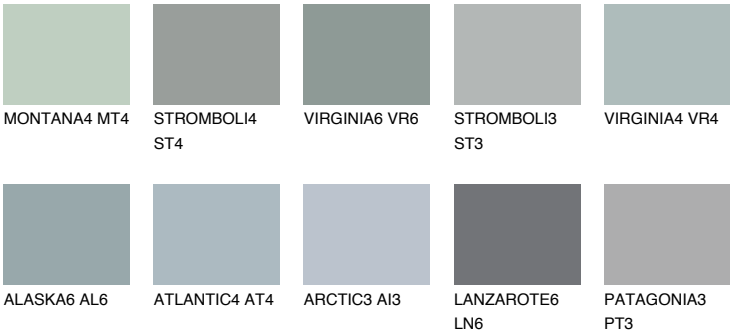

LANZAROTE3 LN3

44% **TSR** 40%

Matching colours

COLOURS

INTENSE

For more information on plasters and paints, go to www.ceresit.it

*The presented colours refer to plasters and paints offered by Ceresit. Due to the use of digital techniques, the presented colours might not represent the original ones, thus they cannot be considered as a reliable colour presentation. We recommend checking the authentic colour samples.