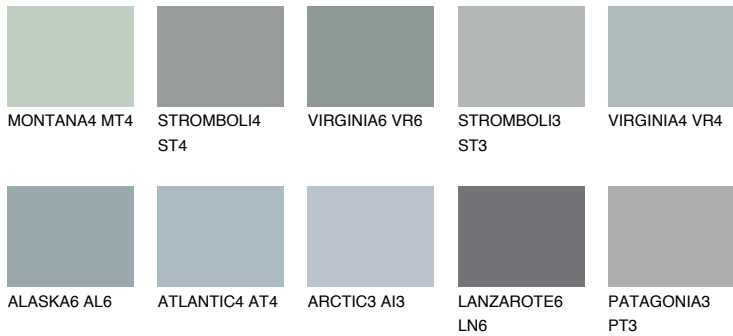

COLOUR DETAILS

LANZAROTE3 LN3

44% TSR 40%

Matching colours

COLOURS

INTENSE

For more information on plasters and paints, go to www.ceresit.it

*The presented colours refer to plasters and paints offered by Ceresit. Due to the use of digital techniques, the presented colours might not represent the original ones, thus they cannot be considered as a reliable colour presentation. We recommend checking the authentic colour samples.