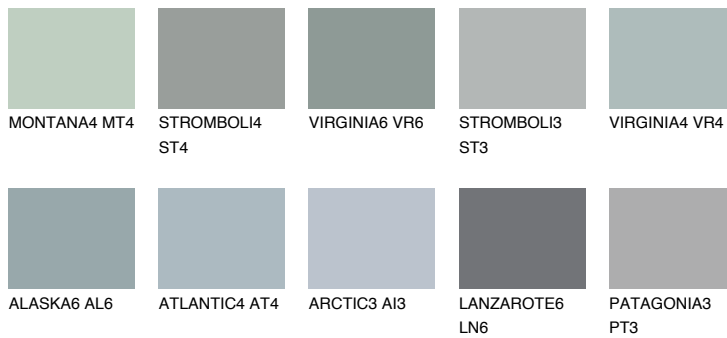

COLOUR DETAILS

LANZAROTE3 LN3

44% TSR 40%

Matching colours

COLOURS

INTENSE

For more information on plasters and paints, go to www.ceresit.it

*The presented colours refer to plasters and paints offered by Ceresit. Due to the use of digital techniques, the presented colours might not represent the original ones, thus they cannot be considered as a reliable colour presentation. We recommend checking the authentic colour samples.