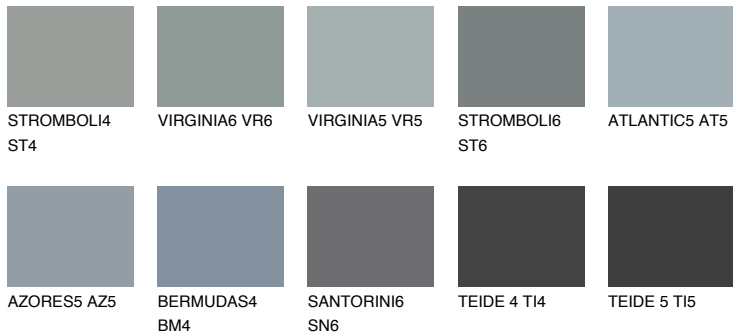

COLOUR DETAILS

LANZAROTE4 LN4

☀ 35% **TSR** 32%

Matching colours

COLOURS

INTENSE

For more information on plasters and paints, go to www.ceresit.it

*The presented colours refer to plasters and paints offered by Ceresit. Due to the use of digital techniques, the presented colours might not represent the original ones, thus they cannot be considered as a reliable colour presentation. We recommend checking the authentic colour samples.