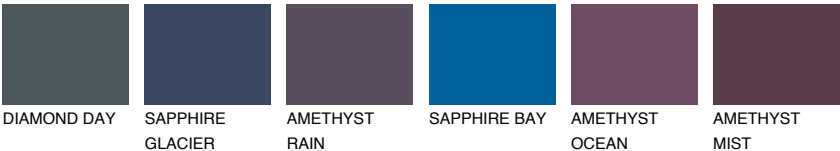

COLOUR DETAILS

LANZAROTE4 LN4

☀ 35% **TSR** 32%

Matching colours

COLOURS

INTENSE

For more information on plasters and paints, go to www.ceresit.it

*The presented colours refer to plasters and paints offered by Ceresit. Due to the use of digital techniques, the presented colours might not represent the original ones, thus they cannot be considered as a reliable colour presentation. We recommend checking the authentic colour samples.