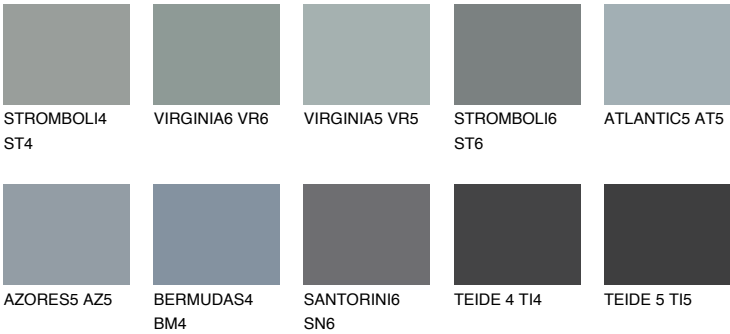

COLOUR DETAILS

LANZAROTE4 LN4

☀ 35% **TSR** 32%

Matching colours

COLOURS

INTENSE

For more information on plasters and paints, go to www.ceresit.it

*The presented colours refer to plasters and paints offered by Ceresit. Due to the use of digital techniques, the presented colours might not represent the original ones, thus they cannot be considered as a reliable colour presentation. We recommend checking the authentic colour samples.