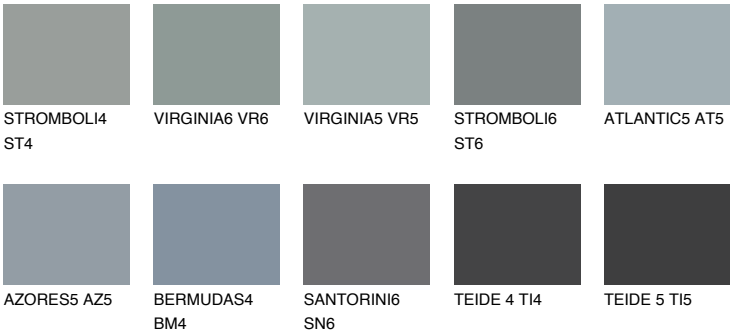

COLOUR DETAILS

LANZAROTE4 LN4

☀ 35% **TSR 32%**

Matching colours

COLOURS

INTENSE

For more information on plasters and paints, go to www.ceresit.it

*The presented colours refer to plasters and paints offered by Ceresit. Due to the use of digital techniques, the presented colours might not represent the original ones, thus they cannot be considered as a reliable colour presentation. We recommend checking the authentic colour samples.