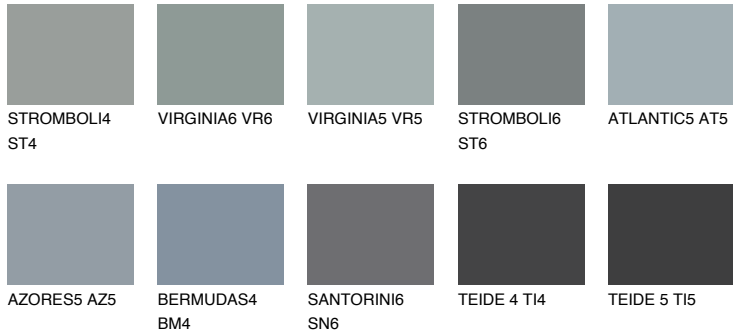

COLOUR DETAILS

LANZAROTE4 LN4

☀ 35% **TSR 32%**

Matching colours

COLOURS

INTENSE

For more information on plasters and paints, go to www.ceresit.it

*The presented colours refer to plasters and paints offered by Ceresit. Due to the use of digital techniques, the presented colours might not represent the original ones, thus they cannot be considered as a reliable colour presentation. We recommend checking the authentic colour samples.