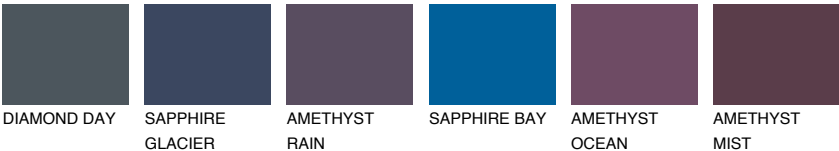

COLOUR DETAILS

LANZAROTE4 LN4

☀ 35% **TSR** 32%

Matching colours

COLOURS

INTENSE

For more information on plasters and paints, go to www.ceresit.it

*The presented colours refer to plasters and paints offered by Ceresit. Due to the use of digital techniques, the presented colours might not represent the original ones, thus they cannot be considered as a reliable colour presentation. We recommend checking the authentic colour samples.