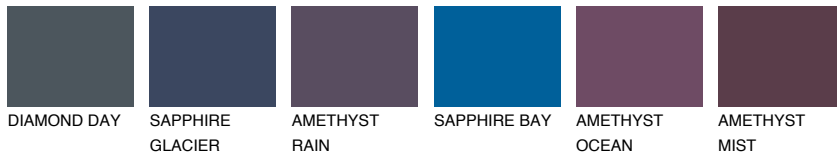

COLOUR DETAILS

LANZAROTE4 LN4

☀ 35% **TSR 32%**

Matching colours

COLOURS

INTENSE

For more information on plasters and paints, go to www.ceresit.it

*The presented colours refer to plasters and paints offered by Ceresit. Due to the use of digital techniques, the presented colours might not represent the original ones, thus they cannot be considered as a reliable colour presentation. We recommend checking the authentic colour samples.