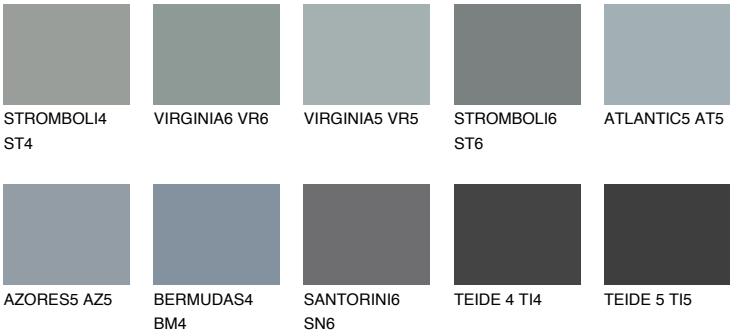

COLOUR DETAILS

LANZAROTE4 LN4

☀ 35% **TSR** 32%

Matching colours

COLOURS

INTENSE

For more information on plasters and paints, go to www.ceresit.it

*The presented colours refer to plasters and paints offered by Ceresit. Due to the use of digital techniques, the presented colours might not represent the original ones, thus they cannot be considered as a reliable colour presentation. We recommend checking the authentic colour samples.