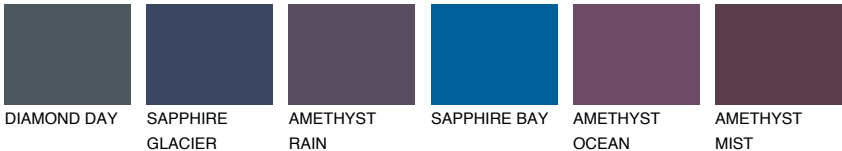

LANZAROTE5 LN5

☀ 25%   **TSR** 23%

Matching colours

COLOURS

INTENSE

For more information on plasters and paints, go to www.ceresit.it

*The presented colours refer to plasters and paints offered by Ceresit. Due to the use of digital techniques, the presented colours might not represent the original ones, thus they cannot be considered as a reliable colour presentation. We recommend checking the authentic colour samples.