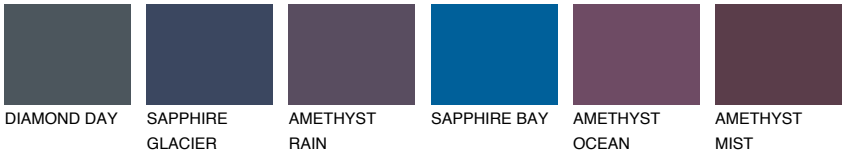

LANZAROTE5 LN5

25% **TSR** 23%

Matching colours

COLOURS

INTENSE

For more information on plasters and paints, go to www.ceresit.it

*The presented colours refer to plasters and paints offered by Ceresit. Due to the use of digital techniques, the presented colours might not represent the original ones, thus they cannot be considered as a reliable colour presentation. We recommend checking the authentic colour samples.