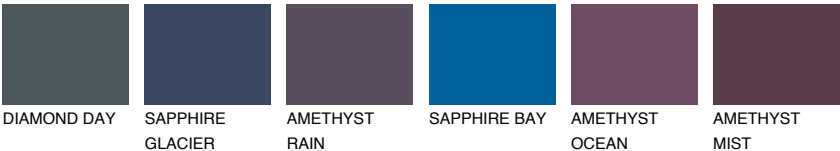

LANZAROTE5 LN5

☀ 25%   **TSR** 23%

Matching colours

COLOURS

INTENSE

For more information on plasters and paints, go to www.ceresit.it

*The presented colours refer to plasters and paints offered by Ceresit. Due to the use of digital techniques, the presented colours might not represent the original ones, thus they cannot be considered as a reliable colour presentation. We recommend checking the authentic colour samples.