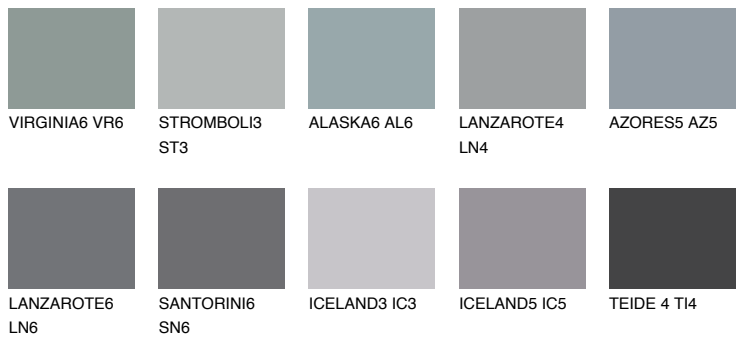

COLOUR DETAILS

LANZAROTE5 LN5

☀ 25% **TSR** 23%

Matching colours

COLOURS

INTENSE

For more information on plasters and paints, go to www.ceresit.it

*The presented colours refer to plasters and paints offered by Ceresit. Due to the use of digital techniques, the presented colours might not represent the original ones, thus they cannot be considered as a reliable colour presentation. We recommend checking the authentic colour samples.