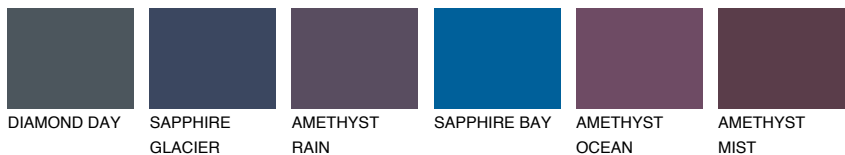

COLOUR DETAILS

LANZAROTE5 LN5

☀ 25% **TSR** 23%

Matching colours

COLOURS

INTENSE

For more information on plasters and paints, go to www.ceresit.it

*The presented colours refer to plasters and paints offered by Ceresit. Due to the use of digital techniques, the presented colours might not represent the original ones, thus they cannot be considered as a reliable colour presentation. We recommend checking the authentic colour samples.