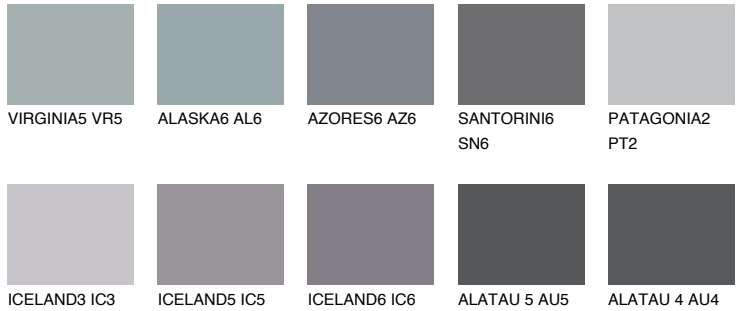

COLOUR DETAILS

LANSAROTE6 LN6

☀️ 18% **TSR** 15%

Matching colours

COLOURS

INTENSE

For more information on plasters and paints, go to www.ceresit.it

*The presented colours refer to plasters and paints offered by Ceresit. Due to the use of digital techniques, the presented colours might not represent the original ones, thus they cannot be considered as a reliable colour presentation. We recommend checking the authentic colour samples.