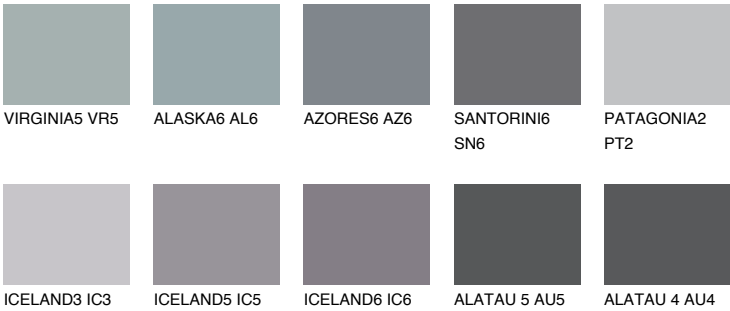

## LANZAROTE6 LN6

18% **TSR** 15%

### Matching colours

#### COLOURS

#### INTENSE

For more information on plasters and paints, go to [www.ceresit.it](http://www.ceresit.it)

\*The presented colours refer to plasters and paints offered by Ceresit. Due to the use of digital techniques, the presented colours might not represent the original ones, thus they cannot be considered as a reliable colour presentation. We recommend checking the authentic colour samples.