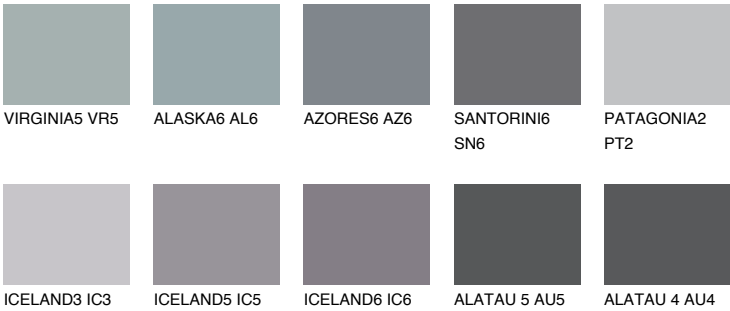

LANSAROTE6 LN6

☀ 18% **TSR** 15%

Matching colours

COLOURS

INTENSE

For more information on plasters and paints, go to www.ceresit.it

*The presented colours refer to plasters and paints offered by Ceresit. Due to the use of digital techniques, the presented colours might not represent the original ones, thus they cannot be considered as a reliable colour presentation. We recommend checking the authentic colour samples.