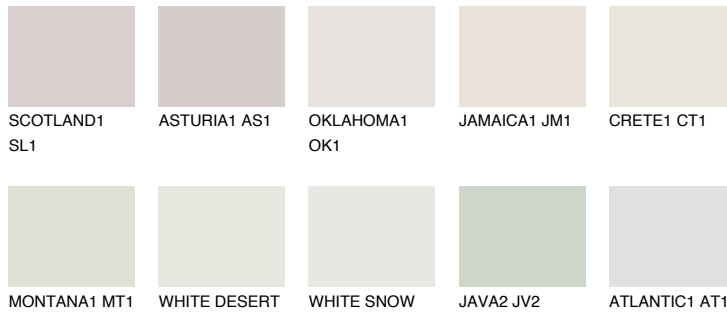

ANTARCTICA1 AN1

81% **TSR** 71%

Matching colours

COLOURS

INTENSE

For more information on plasters and paints, go to www.ceresit.it

*The presented colours refer to plasters and paints offered by Ceresit. Due to the use of digital techniques, the presented colours might not represent the original ones, thus they cannot be considered as a reliable colour presentation. We recommend checking the authentic colour samples.