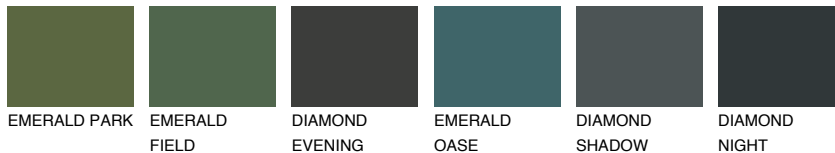

ANARCTICA1 AN1

81% **TSR** 71%

Matching colours

COLOURS

INTENSE

For more information on plasters and paints, go to www.ceresit.it

*The presented colours refer to plasters and paints offered by Ceresit. Due to the use of digital techniques, the presented colours might not represent the original ones, thus they cannot be considered as a reliable colour presentation. We recommend checking the authentic colour samples.