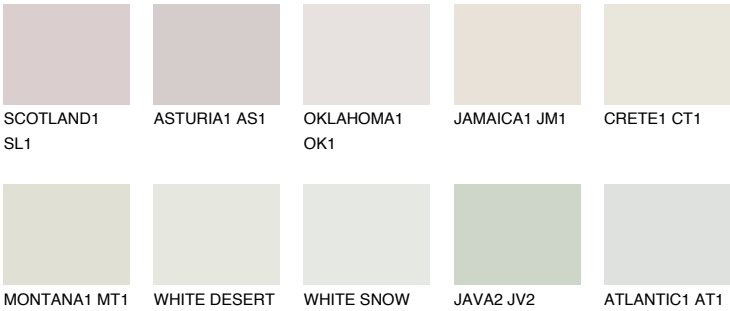

ANTARCTICA1 AN1

81% **TSR** 71%

Matching colours

COLOURS

INTENSE

For more information on plasters and paints, go to www.ceresit.it

*The presented colours refer to plasters and paints offered by Ceresit. Due to the use of digital techniques, the presented colours might not represent the original ones, thus they cannot be considered as a reliable colour presentation. We recommend checking the authentic colour samples.