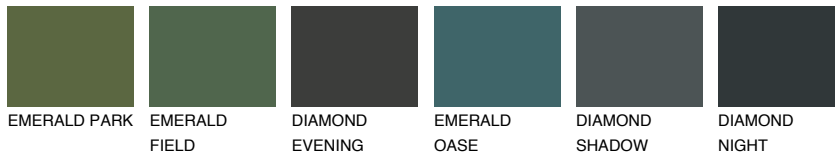

ANARCTICA1 AN1

81% **TSR** 71%

Matching colours

COLOURS

INTENSE

For more information on plasters and paints, go to www.ceresit.it

*The presented colours refer to plasters and paints offered by Ceresit. Due to the use of digital techniques, the presented colours might not represent the original ones, thus they cannot be considered as a reliable colour presentation. We recommend checking the authentic colour samples.