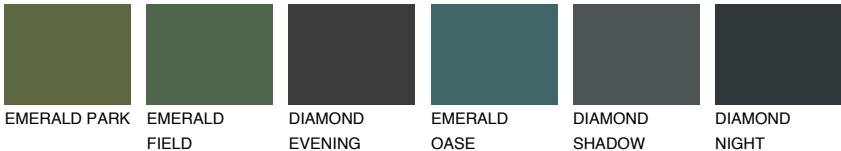

ANTARCTICA1 AN1

81% **TSR** 71%

Matching colours

COLOURS

INTENSE

For more information on plasters and paints, go to www.ceresit.it

*The presented colours refer to plasters and paints offered by Ceresit. Due to the use of digital techniques, the presented colours might not represent the original ones, thus they cannot be considered as a reliable colour presentation. We recommend checking the authentic colour samples.