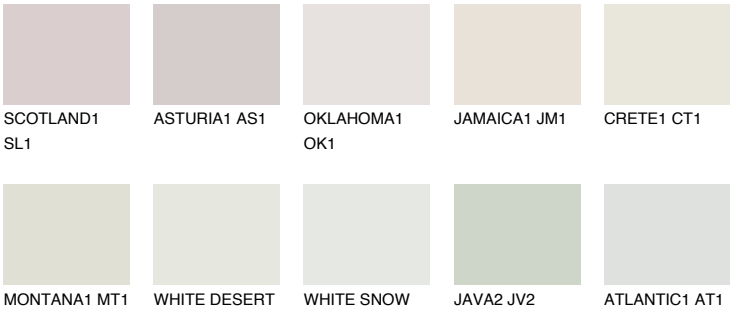

## ANTARCTICA1 AN1

81% **TSR** 71%

### Matching colours

#### COLOURS

#### INTENSE

For more information on plasters and paints, go to [www.ceresit.it](http://www.ceresit.it)

\*The presented colours refer to plasters and paints offered by Ceresit. Due to the use of digital techniques, the presented colours might not represent the original ones, thus they cannot be considered as a reliable colour presentation. We recommend checking the authentic colour samples.