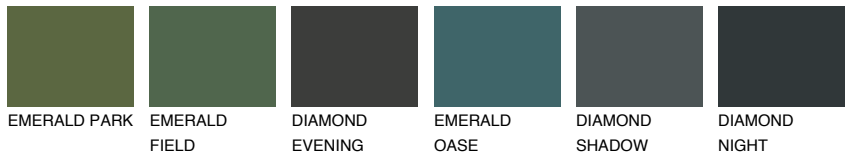

ANARCTICA1 AN1

81% **TSR** 71%

Matching colours

COLOURS

INTENSE

For more information on plasters and paints, go to www.ceresit.it

*The presented colours refer to plasters and paints offered by Ceresit. Due to the use of digital techniques, the presented colours might not represent the original ones, thus they cannot be considered as a reliable colour presentation. We recommend checking the authentic colour samples.