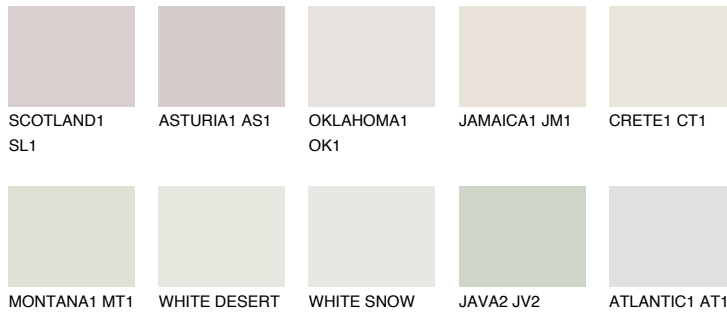

ANARCTICA1 AN1

81% **TSR** 71%

Matching colours

COLOURS

INTENSE

For more information on plasters and paints, go to www.ceresit.it

*The presented colours refer to plasters and paints offered by Ceresit. Due to the use of digital techniques, the presented colours might not represent the original ones, thus they cannot be considered as a reliable colour presentation. We recommend checking the authentic colour samples.