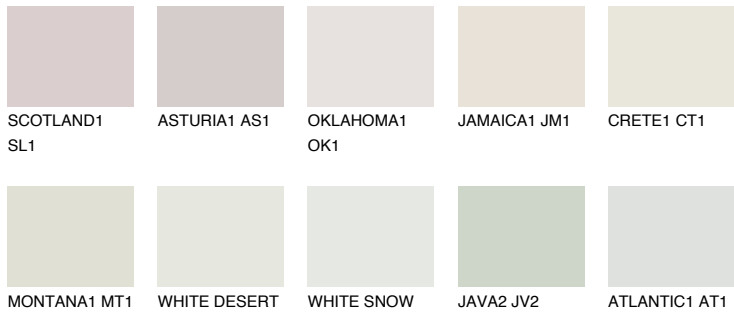

ANARCTICA1 AN1

81% **TSR** 71%

Matching colours

COLOURS

INTENSE

For more information on plasters and paints, go to www.ceresit.it

*The presented colours refer to plasters and paints offered by Ceresit. Due to the use of digital techniques, the presented colours might not represent the original ones, thus they cannot be considered as a reliable colour presentation. We recommend checking the authentic colour samples.