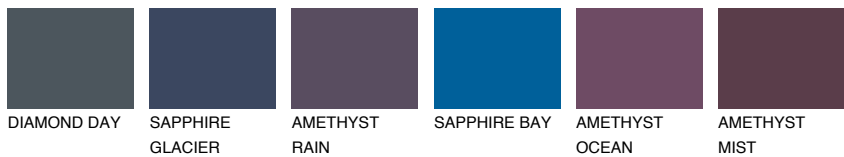

COLOUR DETAILS

TAHITI2 TH2

45% TSR 46%

Matching colours

COLOURS

INTENSE

For more information on plasters and paints, go to www.ceresit.it

*The presented colours refer to plasters and paints offered by Ceresit. Due to the use of digital techniques, the presented colours might not represent the original ones, thus they cannot be considered as a reliable colour presentation. We recommend checking the authentic colour samples.