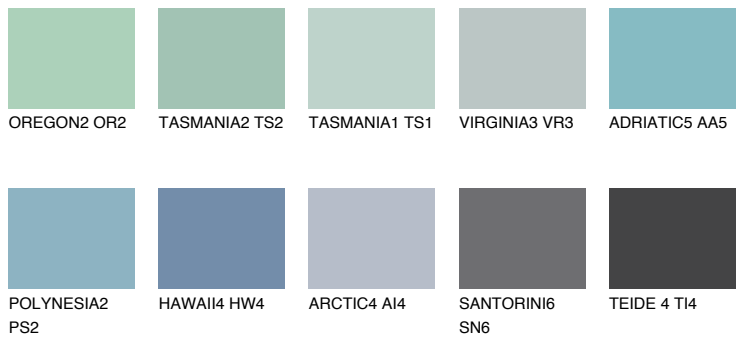

COLOUR DETAILS

TAHITI2 TH2

45% TSR 46%

Matching colours

COLOURS

INTENSE

For more information on plasters and paints, go to www.ceresit.it

*The presented colours refer to plasters and paints offered by Ceresit. Due to the use of digital techniques, the presented colours might not represent the original ones, thus they cannot be considered as a reliable colour presentation. We recommend checking the authentic colour samples.