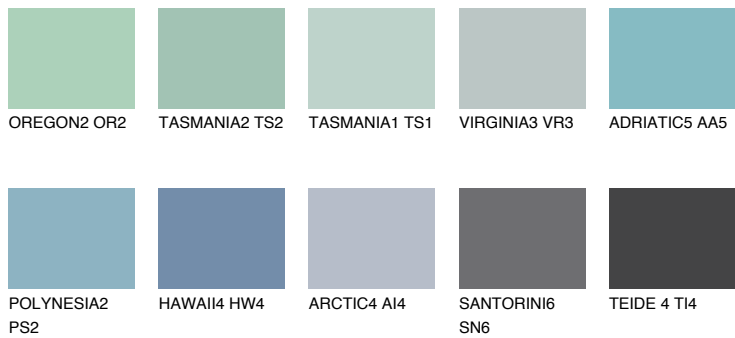

COLOUR DETAILS

TAHITI2 TH2

45% TSR 46%

Matching colours

COLOURS

INTENSE

For more information on plasters and paints, go to www.ceresit.it

*The presented colours refer to plasters and paints offered by Ceresit. Due to the use of digital techniques, the presented colours might not represent the original ones, thus they cannot be considered as a reliable colour presentation. We recommend checking the authentic colour samples.