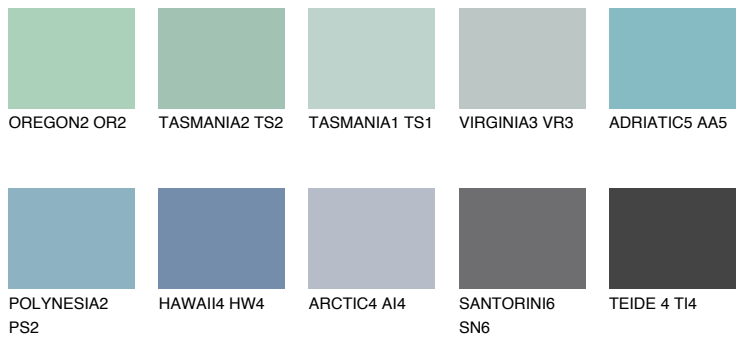

COLOUR DETAILS

TAHITI2 TH2

45% **TSR** 46%

Matching colours

COLOURS

INTENSE

For more information on plasters and paints, go to www.ceresit.it

*The presented colours refer to plasters and paints offered by Ceresit. Due to the use of digital techniques, the presented colours might not represent the original ones, thus they cannot be considered as a reliable colour presentation. We recommend checking the authentic colour samples.