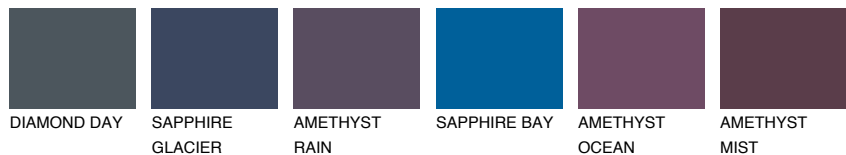

COLOUR DETAILS

TAHITI2 TH2

45% **TSR** 46%

Matching colours

COLOURS

INTENSE

For more information on plasters and paints, go to www.ceresit.it

*The presented colours refer to plasters and paints offered by Ceresit. Due to the use of digital techniques, the presented colours might not represent the original ones, thus they cannot be considered as a reliable colour presentation. We recommend checking the authentic colour samples.