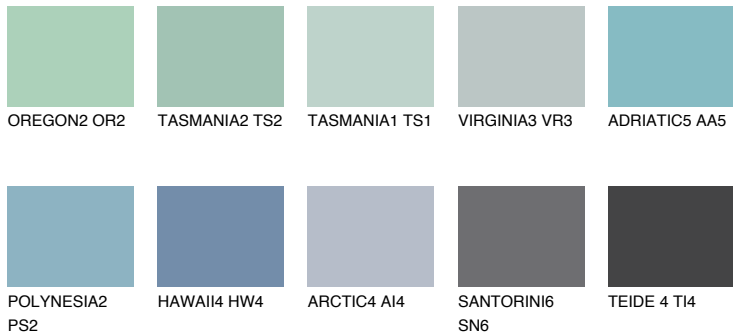

COLOUR DETAILS

TAHITI2 TH2

45% TSR 46%

Matching colours

COLOURS

INTENSE

For more information on plasters and paints, go to www.ceresit.it

*The presented colours refer to plasters and paints offered by Ceresit. Due to the use of digital techniques, the presented colours might not represent the original ones, thus they cannot be considered as a reliable colour presentation. We recommend checking the authentic colour samples.