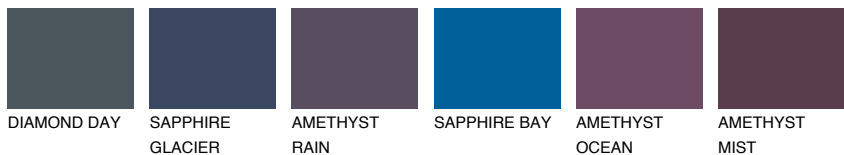

COLOUR DETAILS

TAHITI2 TH2

45% TSR 46%

Matching colours

COLOURS

INTENSE

For more information on plasters and paints, go to www.ceresit.it

*The presented colours refer to plasters and paints offered by Ceresit. Due to the use of digital techniques, the presented colours might not represent the original ones, thus they cannot be considered as a reliable colour presentation. We recommend checking the authentic colour samples.