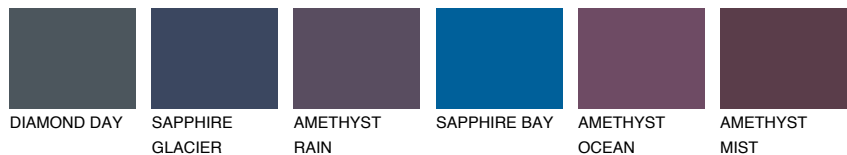

COLOUR DETAILS

TAHITI2 TH2

45% TSR 46%

Matching colours

COLOURS

INTENSE

For more information on plasters and paints, go to www.ceresit.it

*The presented colours refer to plasters and paints offered by Ceresit. Due to the use of digital techniques, the presented colours might not represent the original ones, thus they cannot be considered as a reliable colour presentation. We recommend checking the authentic colour samples.