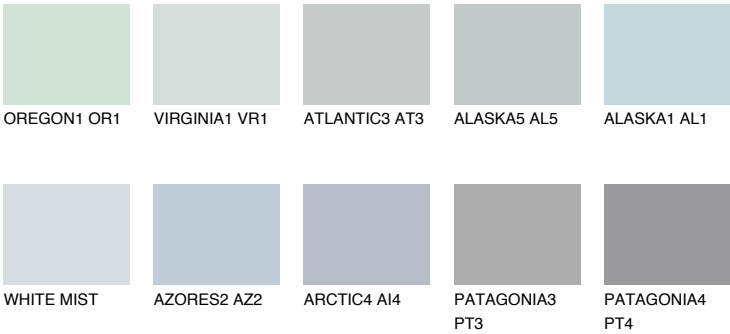

ANTARCTICA2 AN2

71% **TSR** 64%

Matching colours

COLOURS

INTENSE

For more information on plasters and paints, go to www.ceresit.it

*The presented colours refer to plasters and paints offered by Ceresit. Due to the use of digital techniques, the presented colours might not represent the original ones, thus they cannot be considered as a reliable colour presentation. We recommend checking the authentic colour samples.