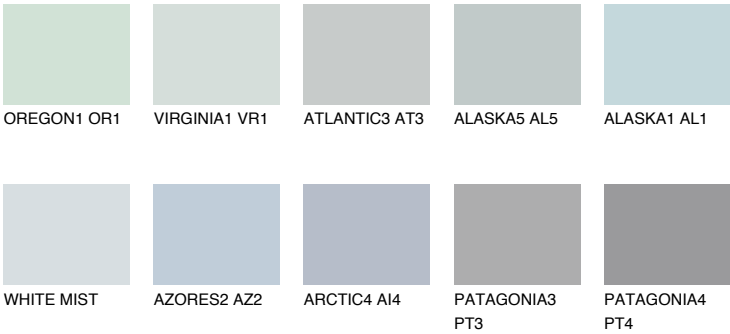

ANTARCTICA2 AN2

71% TSR 64%

Matching colours

COLOURS

INTENSE

For more information on plasters and paints, go to www.ceresit.it

*The presented colours refer to plasters and paints offered by Ceresit. Due to the use of digital techniques, the presented colours might not represent the original ones, thus they cannot be considered as a reliable colour presentation. We recommend checking the authentic colour samples.