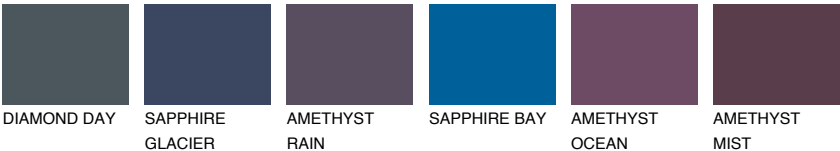

ANTARCTICA2 AN2

71% TSR 64%

Matching colours

COLOURS

INTENSE

For more information on plasters and paints, go to www.ceresit.it

*The presented colours refer to plasters and paints offered by Ceresit. Due to the use of digital techniques, the presented colours might not represent the original ones, thus they cannot be considered as a reliable colour presentation. We recommend checking the authentic colour samples.