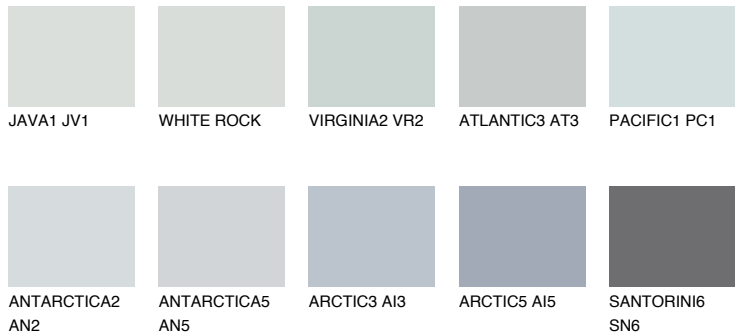

COLOUR DETAILS

ANTARCTICA3 AN3

69% **TSR** 64%

Matching colours

COLOURS

INTENSE

For more information on plasters and paints, go to www.ceresit.it

*The presented colours refer to plasters and paints offered by Ceresit. Due to the use of digital techniques, the presented colours might not represent the original ones, thus they cannot be considered as a reliable colour presentation. We recommend checking the authentic colour samples.