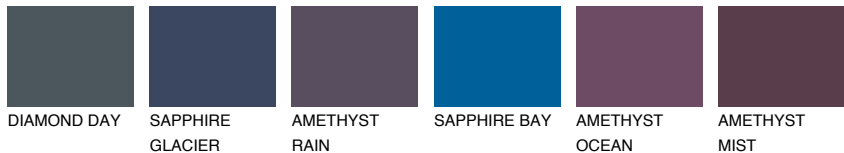

COLOUR DETAILS

ANTARCTICA3 AN3

69% **TSR** 64%

Matching colours

COLOURS

INTENSE

For more information on plasters and paints, go to www.ceresit.it

*The presented colours refer to plasters and paints offered by Ceresit. Due to the use of digital techniques, the presented colours might not represent the original ones, thus they cannot be considered as a reliable colour presentation. We recommend checking the authentic colour samples.