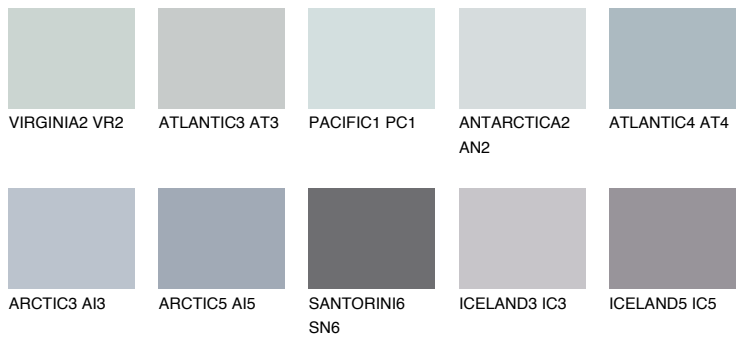

COLOUR DETAILS

ANTARCTICA5 AN5

66% **TSR** 59%

Matching colours

COLOURS

INTENSE

For more information on plasters and paints, go to www.ceresit.it

*The presented colours refer to plasters and paints offered by Ceresit. Due to the use of digital techniques, the presented colours might not represent the original ones, thus they cannot be considered as a reliable colour presentation. We recommend checking the authentic colour samples.