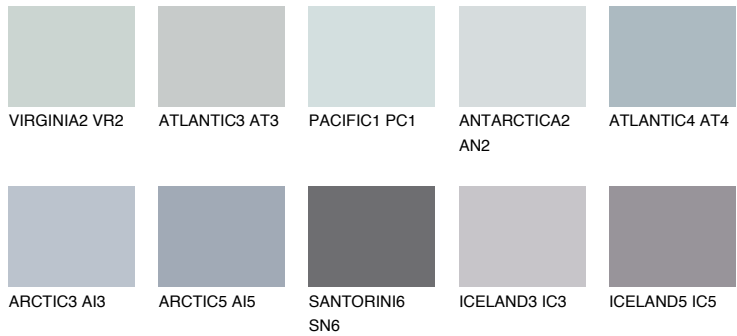

COLOUR DETAILS

ANTARCTICA5 AN5

66% **TSR** 59%

Matching colours

COLOURS

INTENSE

For more information on plasters and paints, go to www.ceresit.it

*The presented colours refer to plasters and paints offered by Ceresit. Due to the use of digital techniques, the presented colours might not represent the original ones, thus they cannot be considered as a reliable colour presentation. We recommend checking the authentic colour samples.