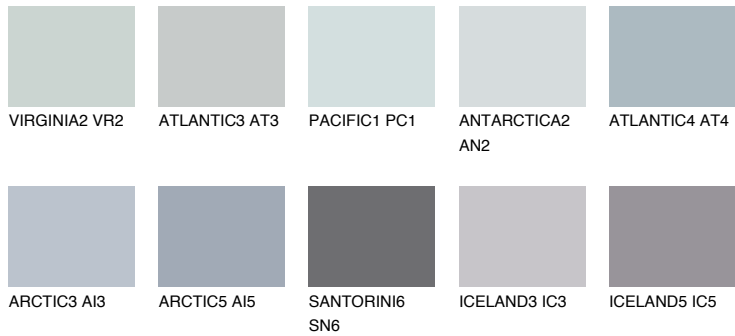

COLOUR DETAILS

ANTARCTICA5 AN5

66% **TSR** 59%

Matching colours

COLOURS

INTENSE

For more information on plasters and paints, go to www.ceresit.it

*The presented colours refer to plasters and paints offered by Ceresit. Due to the use of digital techniques, the presented colours might not represent the original ones, thus they cannot be considered as a reliable colour presentation. We recommend checking the authentic colour samples.