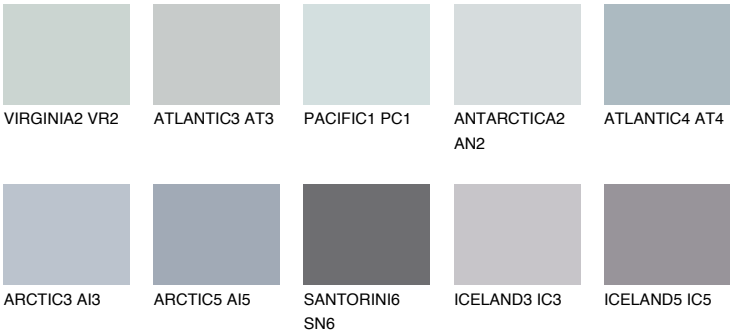

ANTARCTICA5 AN5

66% **TSR** 59%

Matching colours

COLOURS

INTENSE

For more information on plasters and paints, go to www.ceresit.it

*The presented colours refer to plasters and paints offered by Ceresit. Due to the use of digital techniques, the presented colours might not represent the original ones, thus they cannot be considered as a reliable colour presentation. We recommend checking the authentic colour samples.