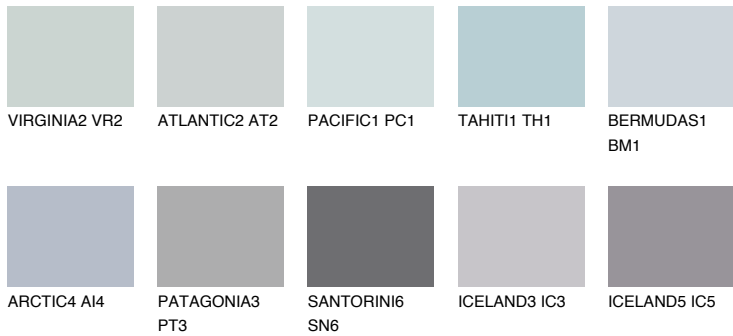

COLOUR DETAILS

ANTARCTICA6 AN6

65% **TSR** 62%

Matching colours

COLOURS

INTENSE

For more information on plasters and paints, go to www.ceresit.it

*The presented colours refer to plasters and paints offered by Ceresit. Due to the use of digital techniques, the presented colours might not represent the original ones, thus they cannot be considered as a reliable colour presentation. We recommend checking the authentic colour samples.