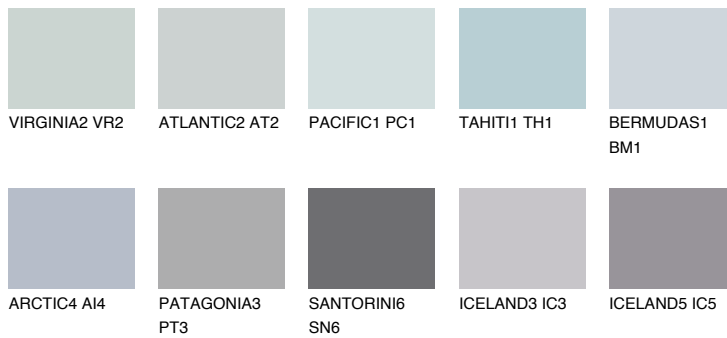

COLOUR DETAILS

ANTARCTICA6 AN6

65% **TSR** 62%

Matching colours

COLOURS

INTENSE

For more information on plasters and paints, go to www.ceresit.it

*The presented colours refer to plasters and paints offered by Ceresit. Due to the use of digital techniques, the presented colours might not represent the original ones, thus they cannot be considered as a reliable colour presentation. We recommend checking the authentic colour samples.