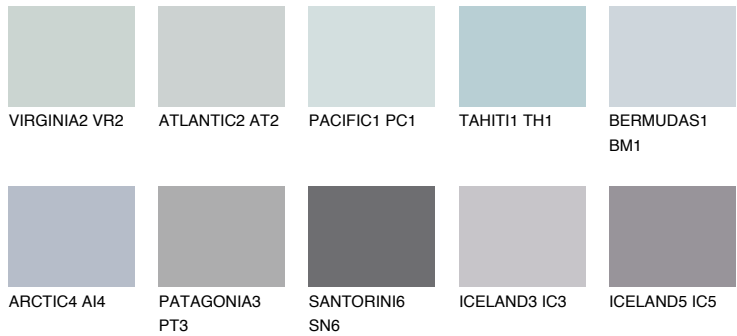

COLOUR DETAILS

ANTARCTICA6 AN6

65% **TSR** 62%

Matching colours

COLOURS

INTENSE

For more information on plasters and paints, go to www.ceresit.it

*The presented colours refer to plasters and paints offered by Ceresit. Due to the use of digital techniques, the presented colours might not represent the original ones, thus they cannot be considered as a reliable colour presentation. We recommend checking the authentic colour samples.