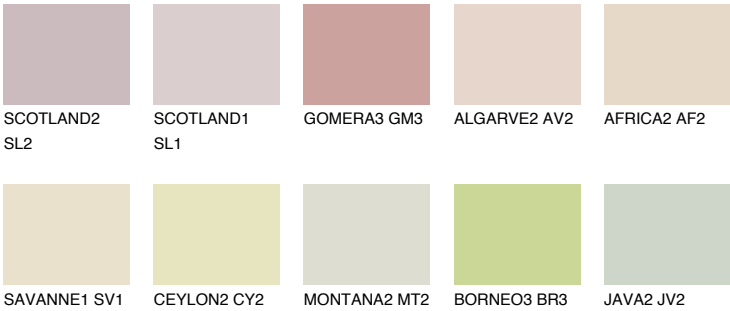

## BARBADOS1 BA1

72% TSR 70%

### Matching colours

#### COLOURS

#### INTENSE

For more information on plasters and paints, go to [www.ceresit.it](http://www.ceresit.it)

\*The presented colours refer to plasters and paints offered by Ceresit. Due to the use of digital techniques, the presented colours might not represent the original ones, thus they cannot be considered as a reliable colour presentation. We recommend checking the authentic colour samples.