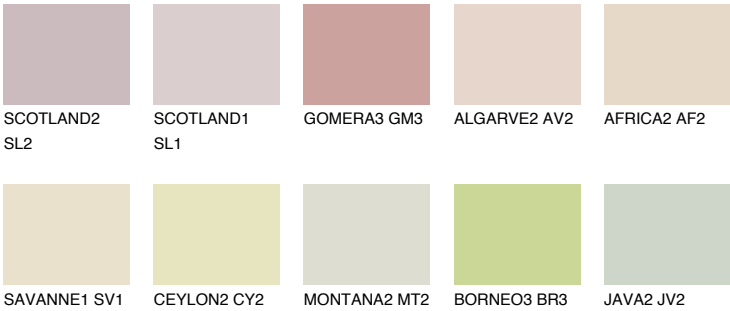

BARBADOS1 BA1

72% TSR 70%

Matching colours

COLOURS

INTENSE

For more information on plasters and paints, go to www.ceresit.it

*The presented colours refer to plasters and paints offered by Ceresit. Due to the use of digital techniques, the presented colours might not represent the original ones, thus they cannot be considered as a reliable colour presentation. We recommend checking the authentic colour samples.