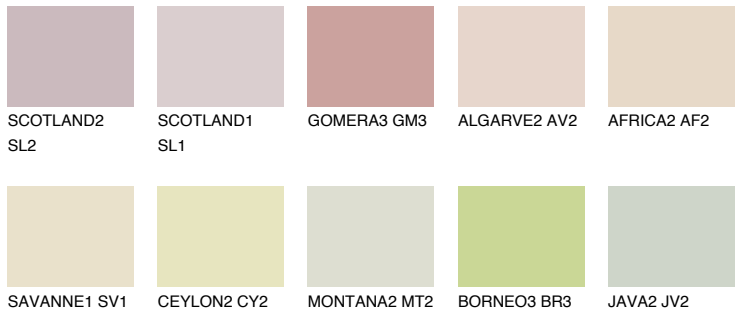

# COLOUR DETAILS

## BARBADOS1 BA1

72% TSR 70%

### Matching colours

#### COLOURS