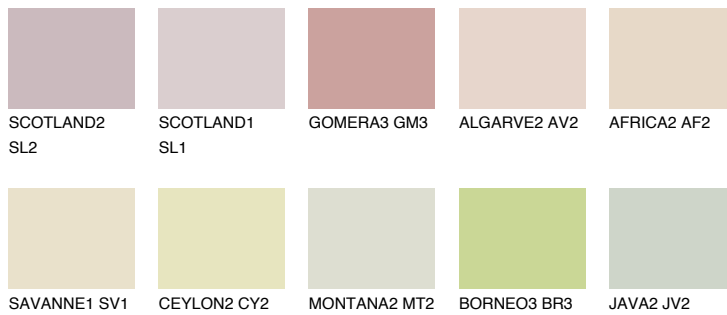

COLOUR DETAILS

BARBADOS1 BA1

72% TSR 70%

Matching colours

COLOURS

INTENSE

For more information on plasters and paints, go to www.ceresit.it

*The presented colours refer to plasters and paints offered by Ceresit. Due to the use of digital techniques, the presented colours might not represent the original ones, thus they cannot be considered as a reliable colour presentation. We recommend checking the authentic colour samples.