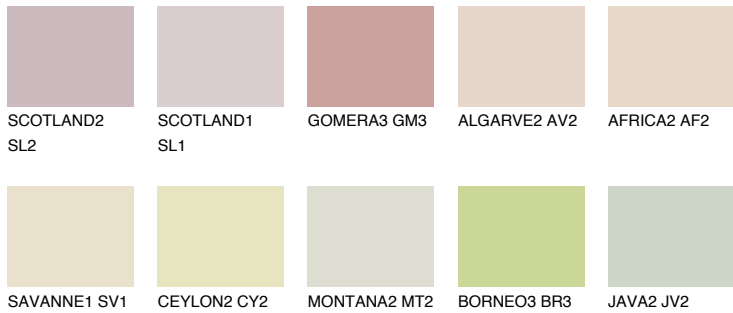

COLOUR DETAILS

BARBADOS1 BA1

72% TSR 70%

Matching colours

COLOURS

INTENSE

For more information on plasters and paints, go to www.ceresit.it

*The presented colours refer to plasters and paints offered by Ceresit. Due to the use of digital techniques, the presented colours might not represent the original ones, thus they cannot be considered as a reliable colour presentation. We recommend checking the authentic colour samples.