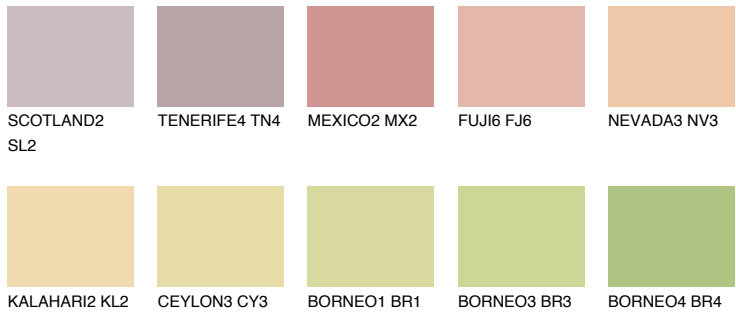

# COLOUR DETAILS

## BARBADOS2 BA2

61% TSR 65%

### Matching colours

#### COLOURS