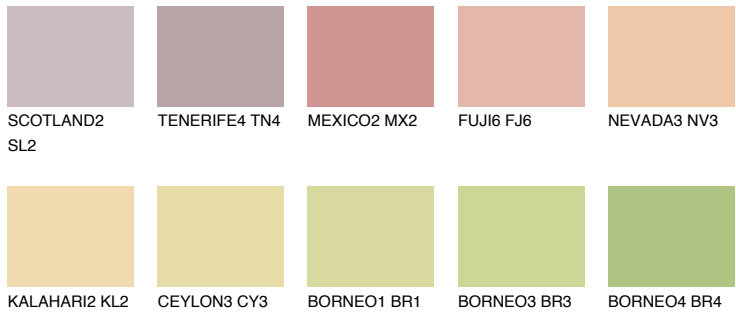

COLOUR DETAILS

BARBADOS2 BA2

61% TSR 65%

Matching colours

COLOURS

INTENSE

For more information on plasters and paints, go to www.ceresit.it

*The presented colours refer to plasters and paints offered by Ceresit. Due to the use of digital techniques, the presented colours might not represent the original ones, thus they cannot be considered as a reliable colour presentation. We recommend checking the authentic colour samples.