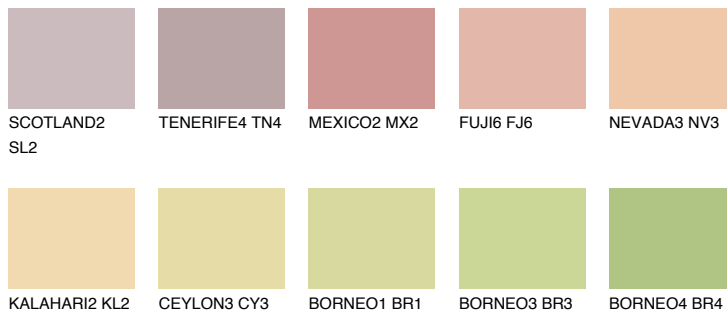

# COLOUR DETAILS

## BARBADOS2 BA2

61% TSR 65%

### Matching colours

#### COLOURS