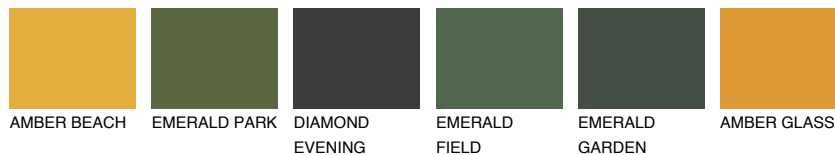

COLOUR DETAILS

BARBADOS2 BA2

61% TSR 65%

Matching colours

COLOURS

INTENSE

For more information on plasters and paints, go to www.ceresit.it

*The presented colours refer to plasters and paints offered by Ceresit. Due to the use of digital techniques, the presented colours might not represent the original ones, thus they cannot be considered as a reliable colour presentation. We recommend checking the authentic colour samples.