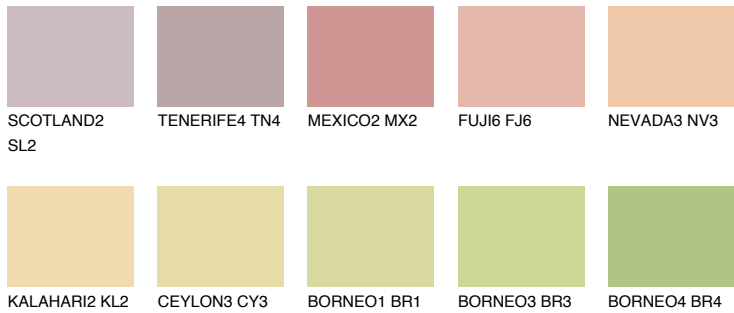

# COLOUR DETAILS

## BARBADOS2 BA2

61% TSR 65%

### Matching colours

#### COLOURS