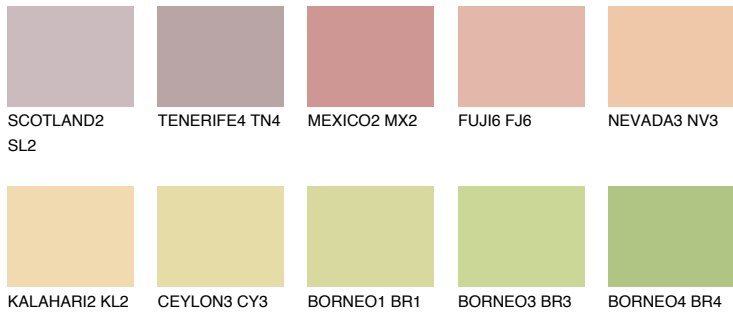

COLOUR DETAILS

BARBADOS2 BA2

61% TSR 65%

Matching colours

COLOURS

INTENSE

For more information on plasters and paints, go to www.ceresit.it

*The presented colours refer to plasters and paints offered by Ceresit. Due to the use of digital techniques, the presented colours might not represent the original ones, thus they cannot be considered as a reliable colour presentation. We recommend checking the authentic colour samples.