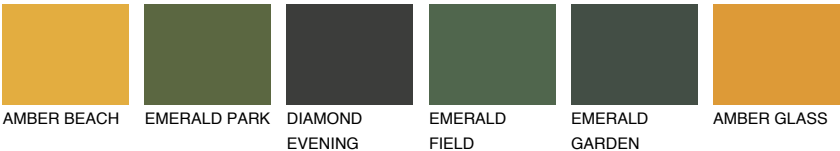

COLOUR DETAILS

BARBADOS2 BA2

61% TSR 65%

Matching colours

COLOURS

INTENSE

For more information on plasters and paints, go to www.ceresit.it

*The presented colours refer to plasters and paints offered by Ceresit. Due to the use of digital techniques, the presented colours might not represent the original ones, thus they cannot be considered as a reliable colour presentation. We recommend checking the authentic colour samples.