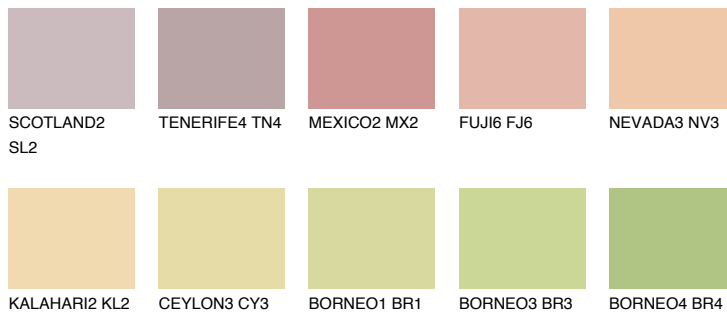

COLOUR DETAILS

BARBADOS2 BA2

61% TSR 65%

Matching colours

COLOURS

INTENSE

For more information on plasters and paints, go to www.ceresit.it

*The presented colours refer to plasters and paints offered by Ceresit. Due to the use of digital techniques, the presented colours might not represent the original ones, thus they cannot be considered as a reliable colour presentation. We recommend checking the authentic colour samples.