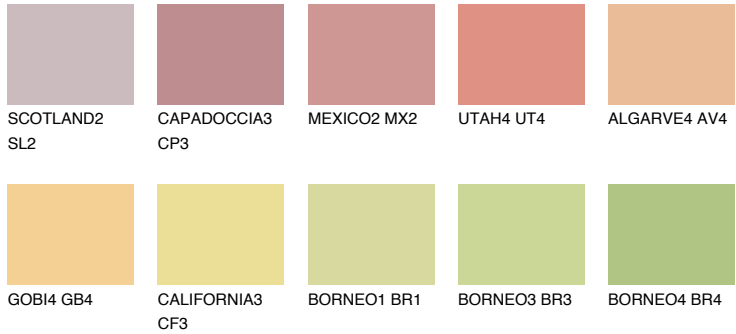

COLOUR DETAILS

BARBADOS3 BA3

56% TSR 62%

Matching colours

COLOURS

INTENSE

For more information on plasters and paints, go to www.ceresit.it

*The presented colours refer to plasters and paints offered by Ceresit. Due to the use of digital techniques, the presented colours might not represent the original ones, thus they cannot be considered as a reliable colour presentation. We recommend checking the authentic colour samples.