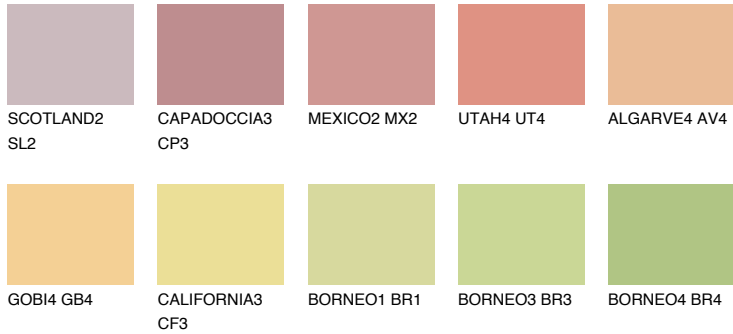

COLOUR DETAILS

BARBADOS3 BA3

56% TSR 62%

Matching colours

COLOURS

INTENSE

For more information on plasters and paints, go to www.ceresit.it

*The presented colours refer to plasters and paints offered by Ceresit. Due to the use of digital techniques, the presented colours might not represent the original ones, thus they cannot be considered as a reliable colour presentation. We recommend checking the authentic colour samples.