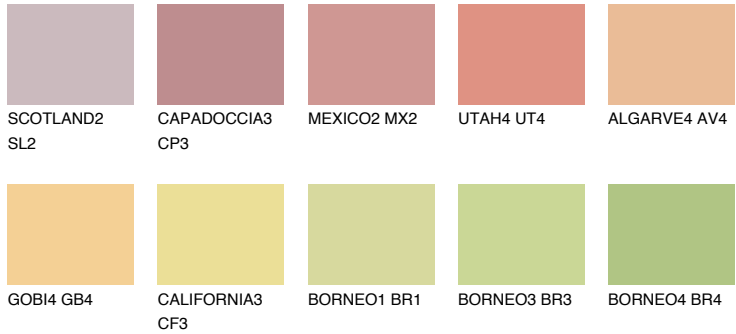

# COLOUR DETAILS

## BARBADOS3 BA3

56% TSR 62%

### Matching colours

#### COLOURS