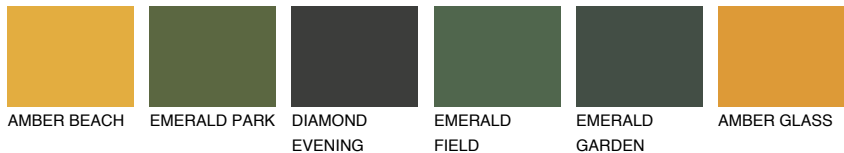

COLOUR DETAILS

BARBADOS3 BA3

56% TSR 62%

Matching colours

COLOURS

INTENSE

For more information on plasters and paints, go to www.ceresit.it

*The presented colours refer to plasters and paints offered by Ceresit. Due to the use of digital techniques, the presented colours might not represent the original ones, thus they cannot be considered as a reliable colour presentation. We recommend checking the authentic colour samples.