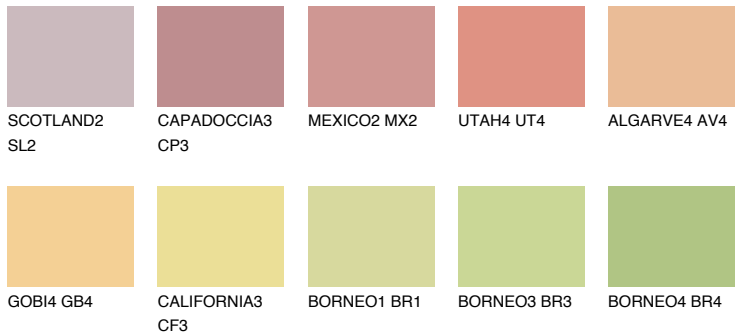

COLOUR DETAILS

BARBADOS3 BA3

56% TSR 62%

Matching colours

COLOURS

INTENSE

For more information on plasters and paints, go to www.ceresit.it

*The presented colours refer to plasters and paints offered by Ceresit. Due to the use of digital techniques, the presented colours might not represent the original ones, thus they cannot be considered as a reliable colour presentation. We recommend checking the authentic colour samples.