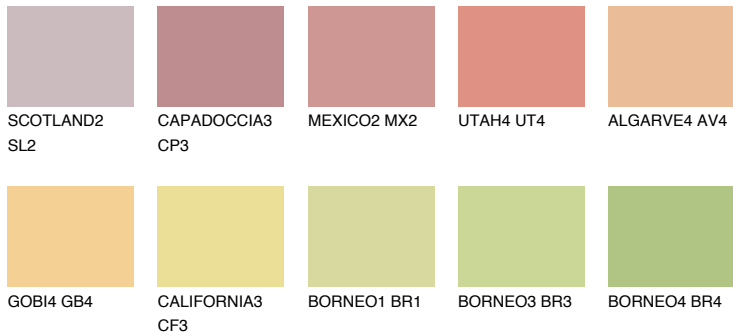

# COLOUR DETAILS

## BARBADOS3 BA3

56% TSR 62%

### Matching colours

#### COLOURS