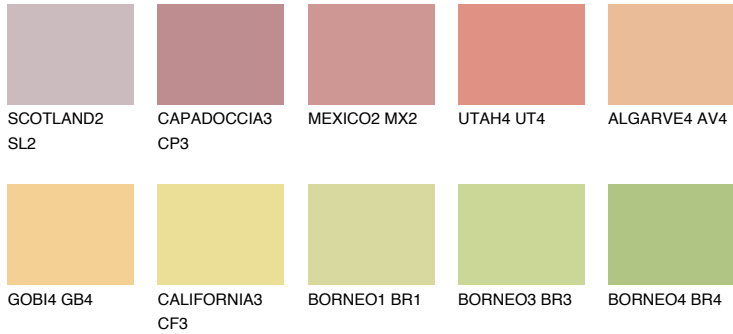

# COLOUR DETAILS

## BARBADOS3 BA3

56% TSR 62%

### Matching colours

#### COLOURS