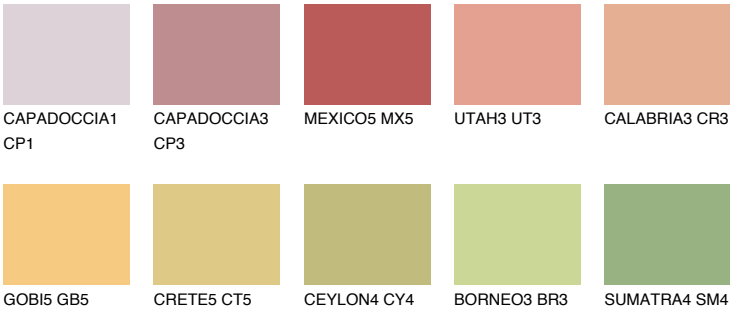

BARBADOS4 BA4

51% **TSR** 61%

Matching colours

COLOURS

INTENSE

For more information on plasters and paints, go to www.ceresit.it

*The presented colours refer to plasters and paints offered by Ceresit. Due to the use of digital techniques, the presented colours might not represent the original ones, thus they cannot be considered as a reliable colour presentation. We recommend checking the authentic colour samples.