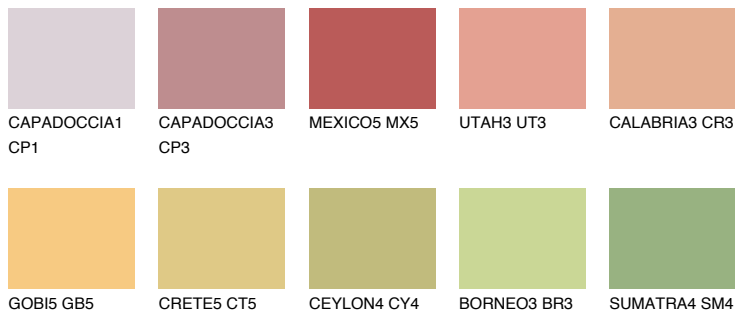

COLOUR DETAILS

BARBADOS4 BA4

51% TSR 61%

Matching colours

COLOURS

INTENSE

For more information on plasters and paints, go to www.ceresit.it

*The presented colours refer to plasters and paints offered by Ceresit. Due to the use of digital techniques, the presented colours might not represent the original ones, thus they cannot be considered as a reliable colour presentation. We recommend checking the authentic colour samples.