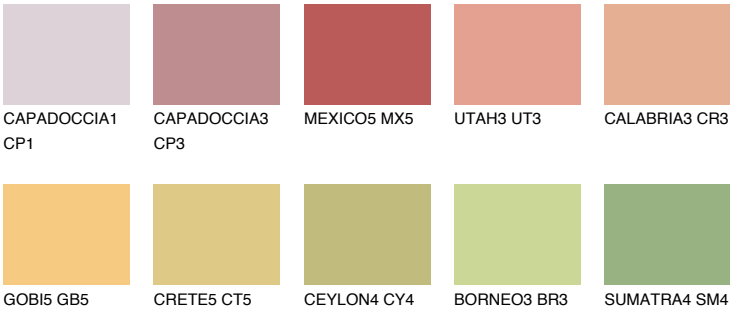

COLOUR DETAILS

BARBADOS4 BA4

51% TSR 61%

Matching colours

COLOURS

INTENSE

For more information on plasters and paints, go to www.ceresit.it

*The presented colours refer to plasters and paints offered by Ceresit. Due to the use of digital techniques, the presented colours might not represent the original ones, thus they cannot be considered as a reliable colour presentation. We recommend checking the authentic colour samples.