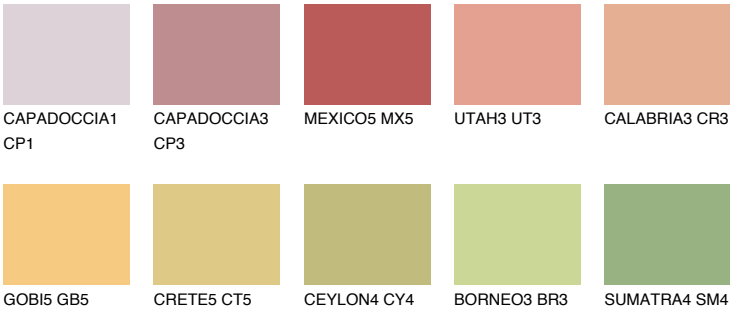

BARBADOS4 BA4

51% TSR 61%

Matching colours

COLOURS

INTENSE

For more information on plasters and paints, go to www.ceresit.it

*The presented colours refer to plasters and paints offered by Ceresit. Due to the use of digital techniques, the presented colours might not represent the original ones, thus they cannot be considered as a reliable colour presentation. We recommend checking the authentic colour samples.