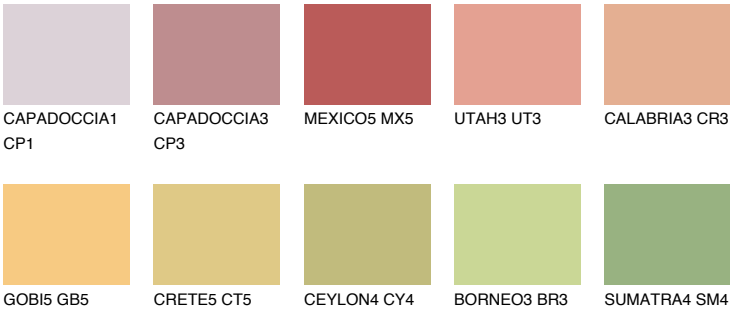

## BARBADOS4 BA4

51% **TSR** 61%

### Matching colours

#### COLOURS

#### INTENSE

For more information on plasters and paints, go to [www.ceresit.it](http://www.ceresit.it)

\*The presented colours refer to plasters and paints offered by Ceresit. Due to the use of digital techniques, the presented colours might not represent the original ones, thus they cannot be considered as a reliable colour presentation. We recommend checking the authentic colour samples.