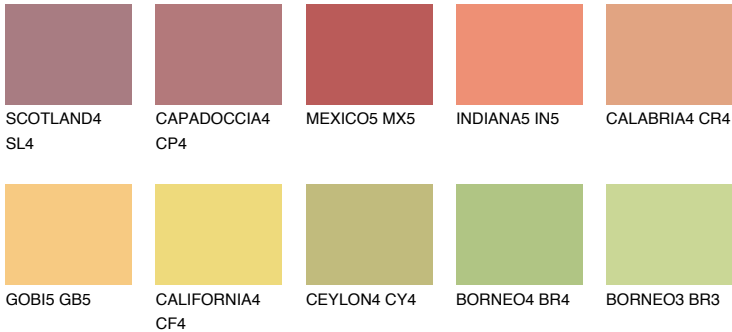

## BARBADOS5 BA5

48% **TSR** 61%

### Matching colours

#### COLOURS

#### INTENSE

For more information on plasters and paints, go to [www.ceresit.it](http://www.ceresit.it)

\*The presented colours refer to plasters and paints offered by Ceresit. Due to the use of digital techniques, the presented colours might not represent the original ones, thus they cannot be considered as a reliable colour presentation. We recommend checking the authentic colour samples.