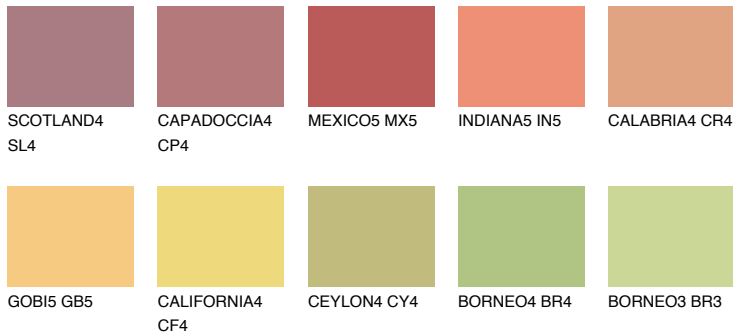

COLOUR DETAILS

BARBADOS5 BA5

48% TSR 61%

Matching colours

COLOURS

INTENSE

For more information on plasters and paints, go to www.ceresit.it

*The presented colours refer to plasters and paints offered by Ceresit. Due to the use of digital techniques, the presented colours might not represent the original ones, thus they cannot be considered as a reliable colour presentation. We recommend checking the authentic colour samples.