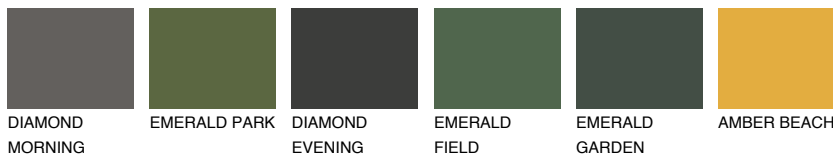

COLOUR DETAILS

BARBADOS5 BA5

48% TSR 61%

Matching colours

COLOURS

INTENSE

For more information on plasters and paints, go to www.ceresit.it

*The presented colours refer to plasters and paints offered by Ceresit. Due to the use of digital techniques, the presented colours might not represent the original ones, thus they cannot be considered as a reliable colour presentation. We recommend checking the authentic colour samples.