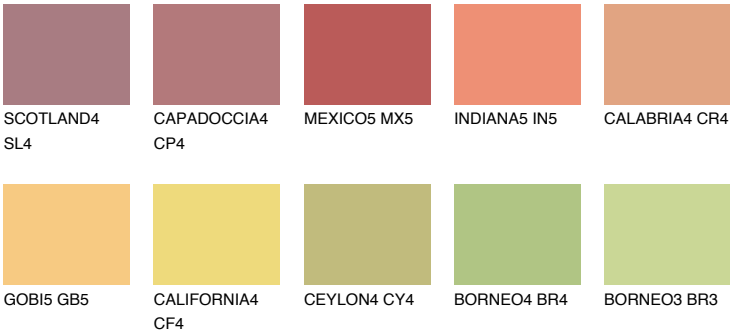

BARBADOS5 BA5

48% **TSR** 61%

Matching colours

COLOURS

INTENSE

For more information on plasters and paints, go to www.ceresit.it

*The presented colours refer to plasters and paints offered by Ceresit. Due to the use of digital techniques, the presented colours might not represent the original ones, thus they cannot be considered as a reliable colour presentation. We recommend checking the authentic colour samples.