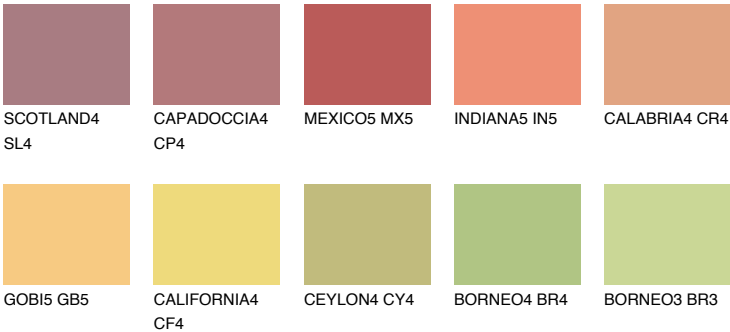

COLOUR DETAILS

BARBADOS5 BA5

48% TSR 61%

Matching colours

COLOURS

INTENSE

For more information on plasters and paints, go to www.ceresit.it

*The presented colours refer to plasters and paints offered by Ceresit. Due to the use of digital techniques, the presented colours might not represent the original ones, thus they cannot be considered as a reliable colour presentation. We recommend checking the authentic colour samples.