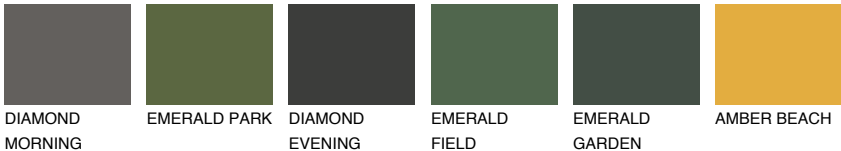

COLOUR DETAILS

BARBADOS5 BA5

48% TSR 61%

Matching colours

COLOURS

INTENSE

For more information on plasters and paints, go to www.ceresit.it

*The presented colours refer to plasters and paints offered by Ceresit. Due to the use of digital techniques, the presented colours might not represent the original ones, thus they cannot be considered as a reliable colour presentation. We recommend checking the authentic colour samples.