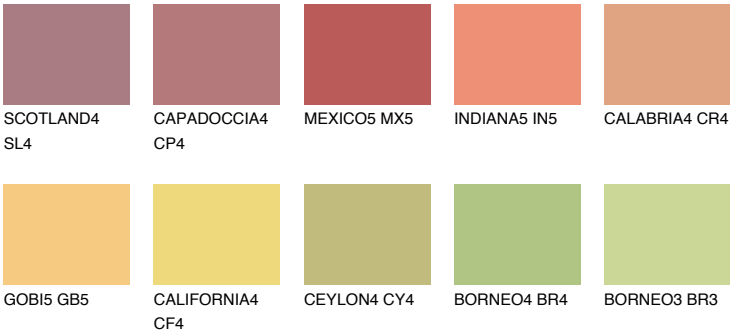

## BARBADOS5 BA5

48% TSR 61%

### Matching colours

#### COLOURS

#### INTENSE

For more information on plasters and paints, go to [www.ceresit.it](http://www.ceresit.it)

\*The presented colours refer to plasters and paints offered by Ceresit. Due to the use of digital techniques, the presented colours might not represent the original ones, thus they cannot be considered as a reliable colour presentation. We recommend checking the authentic colour samples.