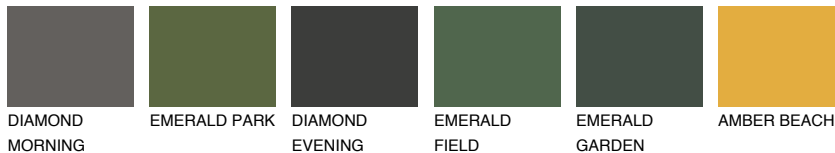

COLOUR DETAILS

BARBADOS5 BA5

48% TSR 61%

Matching colours

COLOURS

INTENSE

For more information on plasters and paints, go to www.ceresit.it

*The presented colours refer to plasters and paints offered by Ceresit. Due to the use of digital techniques, the presented colours might not represent the original ones, thus they cannot be considered as a reliable colour presentation. We recommend checking the authentic colour samples.