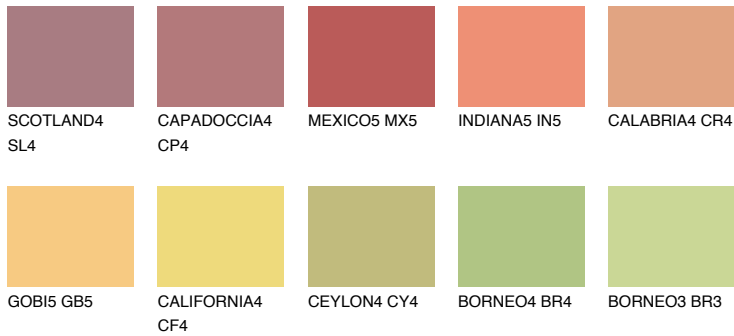

COLOUR DETAILS

BARBADOS5 BA5

48% TSR 61%

Matching colours

COLOURS

INTENSE

For more information on plasters and paints, go to www.ceresit.it

*The presented colours refer to plasters and paints offered by Ceresit. Due to the use of digital techniques, the presented colours might not represent the original ones, thus they cannot be considered as a reliable colour presentation. We recommend checking the authentic colour samples.