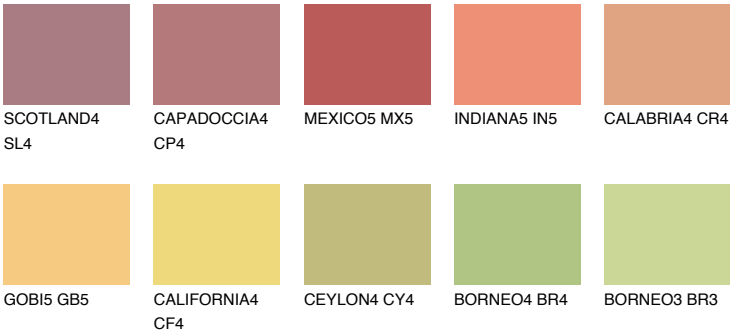

# COLOUR DETAILS

## BARBADOS5 BA5

48% TSR 61%

### Matching colours

#### COLOURS