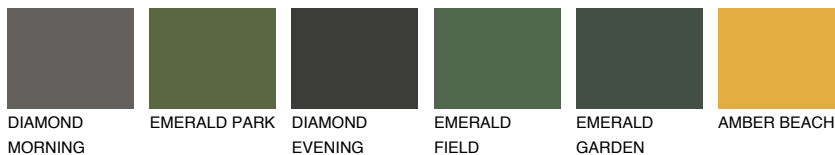

COLOUR DETAILS

BARBADOS5 BA5

48% TSR 61%

Matching colours

COLOURS

INTENSE

For more information on plasters and paints, go to www.ceresit.it

*The presented colours refer to plasters and paints offered by Ceresit. Due to the use of digital techniques, the presented colours might not represent the original ones, thus they cannot be considered as a reliable colour presentation. We recommend checking the authentic colour samples.