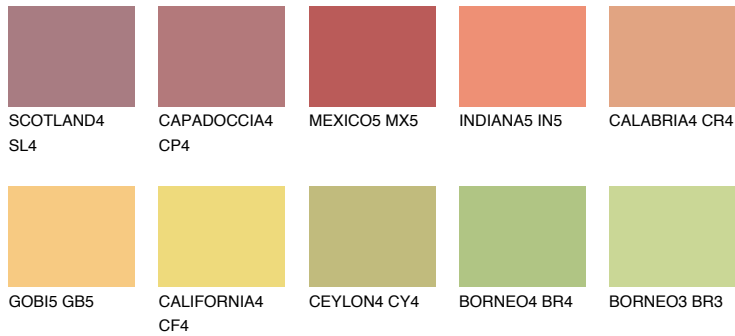

COLOUR DETAILS

BARBADOS5 BA5

48% TSR 61%

Matching colours

COLOURS

INTENSE

For more information on plasters and paints, go to www.ceresit.it

*The presented colours refer to plasters and paints offered by Ceresit. Due to the use of digital techniques, the presented colours might not represent the original ones, thus they cannot be considered as a reliable colour presentation. We recommend checking the authentic colour samples.