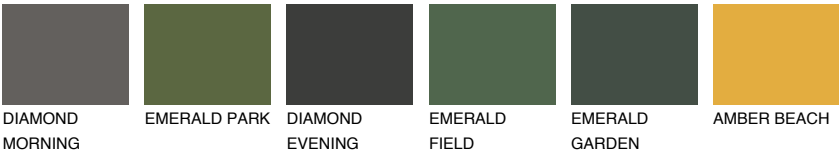

BARBADOS5 BA5

48% **TSR** 61%

Matching colours

COLOURS

INTENSE

For more information on plasters and paints, go to www.ceresit.it

*The presented colours refer to plasters and paints offered by Ceresit. Due to the use of digital techniques, the presented colours might not represent the original ones, thus they cannot be considered as a reliable colour presentation. We recommend checking the authentic colour samples.