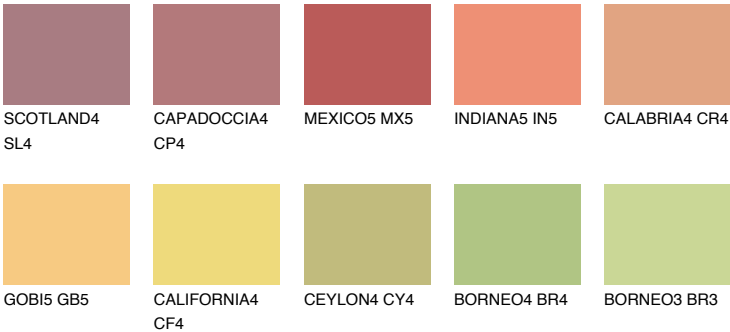

## BARBADOS5 BA5

48% **TSR** 61%

### Matching colours

#### COLOURS

#### INTENSE

For more information on plasters and paints, go to [www.ceresit.it](http://www.ceresit.it)

\*The presented colours refer to plasters and paints offered by Ceresit. Due to the use of digital techniques, the presented colours might not represent the original ones, thus they cannot be considered as a reliable colour presentation. We recommend checking the authentic colour samples.