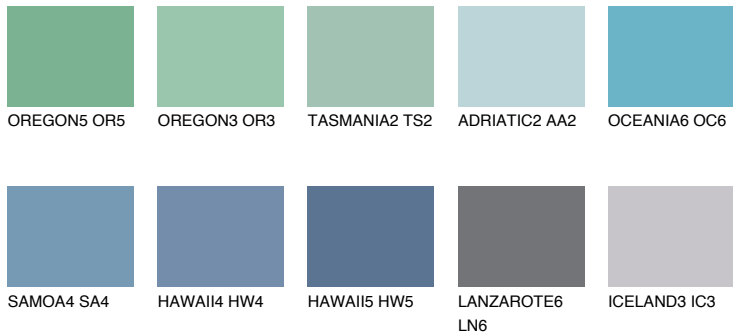

# COLOUR DETAILS

## TAHITI3 TH3

35% TSR 40%

### Matching colours

#### COLOURS