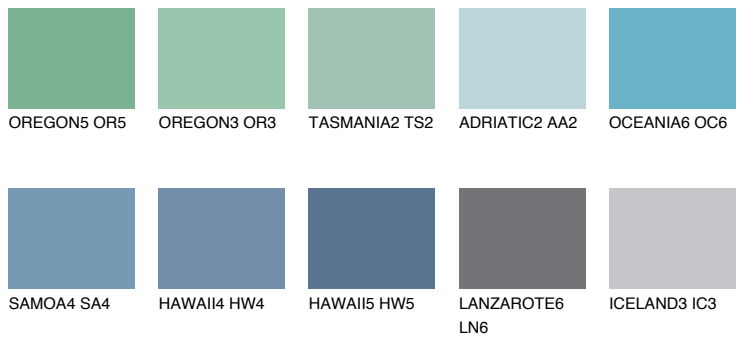

COLOUR DETAILS

TAHITI3 TH3

35% TSR 40%

Matching colours

COLOURS

INTENSE

For more information on plasters and paints, go to www.ceresit.it

*The presented colours refer to plasters and paints offered by Ceresit. Due to the use of digital techniques, the presented colours might not represent the original ones, thus they cannot be considered as a reliable colour presentation. We recommend checking the authentic colour samples.