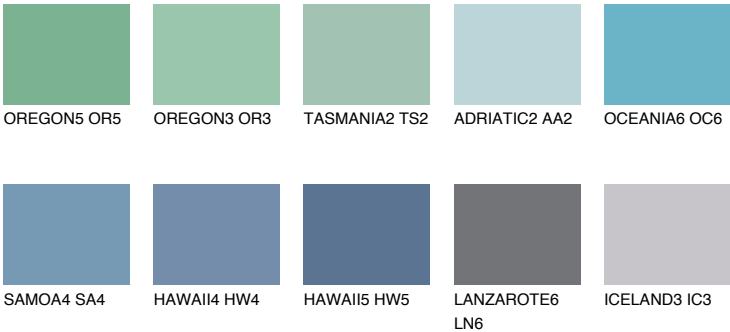

TAHITI3 TH3

☀️ 35% **TSR 40%**

Matching colours

COLOURS

INTENSE

For more information on plasters and paints, go to www.ceresit.it

*The presented colours refer to plasters and paints offered by Ceresit. Due to the use of digital techniques, the presented colours might not represent the original ones, thus they cannot be considered as a reliable colour presentation. We recommend checking the authentic colour samples.