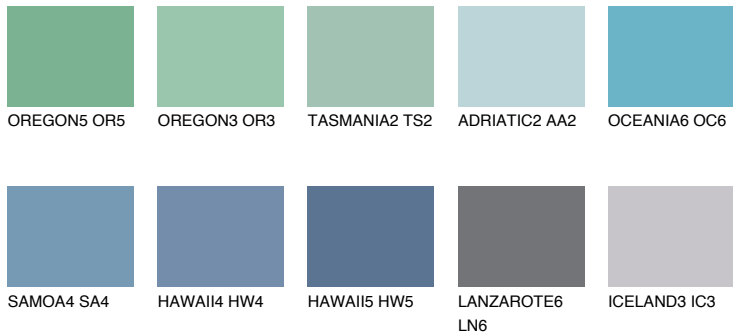

COLOUR DETAILS

TAHITI3 TH3

☀ 35% **TSR** 40%

Matching colours

COLOURS

INTENSE

For more information on plasters and paints, go to www.ceresit.it

*The presented colours refer to plasters and paints offered by Ceresit. Due to the use of digital techniques, the presented colours might not represent the original ones, thus they cannot be considered as a reliable colour presentation. We recommend checking the authentic colour samples.