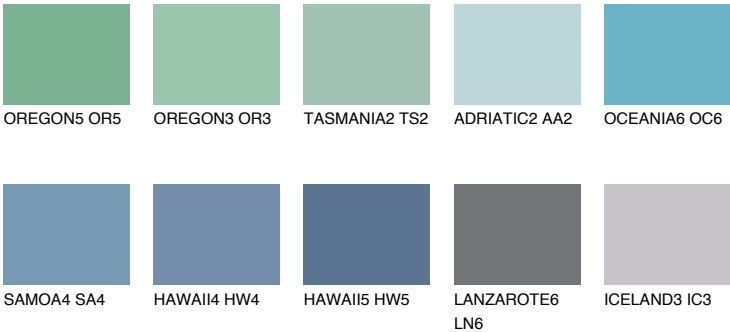

TAHITI3 TH3

☀ 35% **TSR** 40%

Matching colours

COLOURS

INTENSE

For more information on plasters and paints, go to www.ceresit.it

*The presented colours refer to plasters and paints offered by Ceresit. Due to the use of digital techniques, the presented colours might not represent the original ones, thus they cannot be considered as a reliable colour presentation. We recommend checking the authentic colour samples.