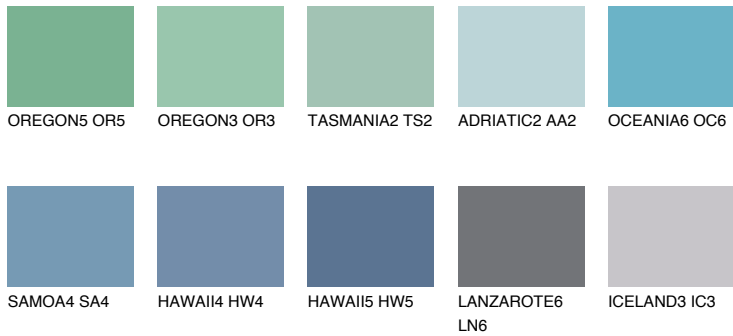

COLOUR DETAILS

TAHITI3 TH3

35% TSR 40%

Matching colours

COLOURS

INTENSE

For more information on plasters and paints, go to www.ceresit.it

*The presented colours refer to plasters and paints offered by Ceresit. Due to the use of digital techniques, the presented colours might not represent the original ones, thus they cannot be considered as a reliable colour presentation. We recommend checking the authentic colour samples.