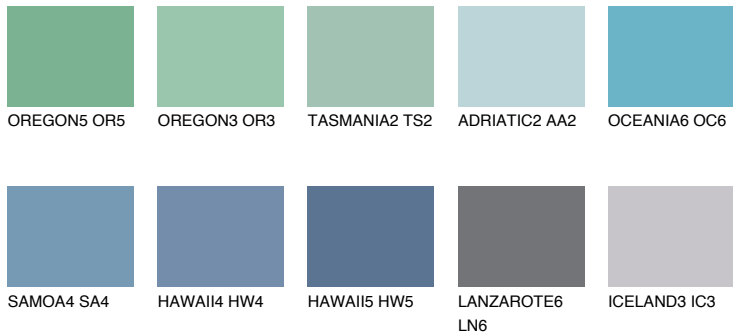

COLOUR DETAILS

TAHITI3 TH3

☀ 35% **TSR 40%**

Matching colours

COLOURS

INTENSE

For more information on plasters and paints, go to www.ceresit.it

*The presented colours refer to plasters and paints offered by Ceresit. Due to the use of digital techniques, the presented colours might not represent the original ones, thus they cannot be considered as a reliable colour presentation. We recommend checking the authentic colour samples.