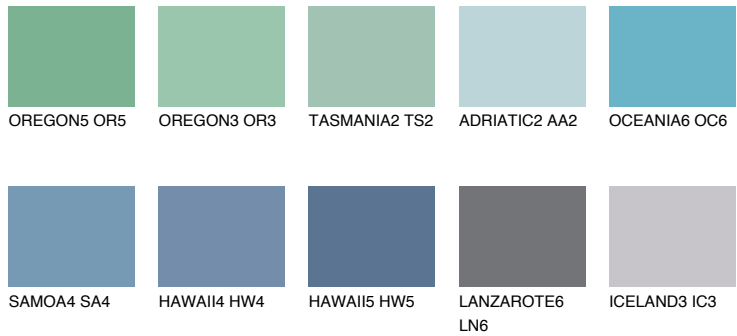

COLOUR DETAILS

TAHITI3 TH3

☀ 35% **TSR 40%**

Matching colours

COLOURS

INTENSE

For more information on plasters and paints, go to www.ceresit.it

*The presented colours refer to plasters and paints offered by Ceresit. Due to the use of digital techniques, the presented colours might not represent the original ones, thus they cannot be considered as a reliable colour presentation. We recommend checking the authentic colour samples.