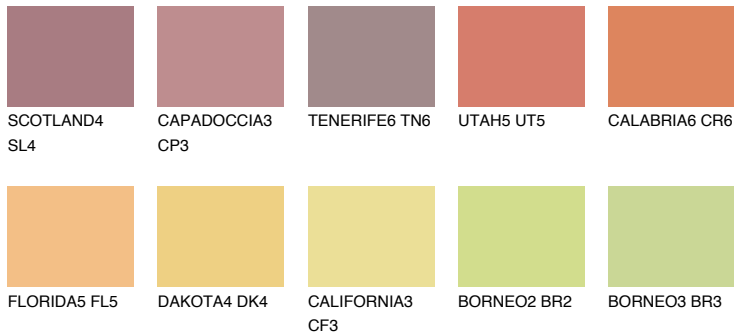

COLOUR DETAILS

BARBADOS6 BA6

44% TSR 60%

Matching colours

COLOURS

INTENSE

For more information on plasters and paints, go to www.ceresit.it

*The presented colours refer to plasters and paints offered by Ceresit. Due to the use of digital techniques, the presented colours might not represent the original ones, thus they cannot be considered as a reliable colour presentation. We recommend checking the authentic colour samples.