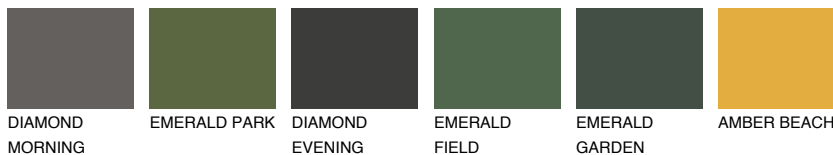

COLOUR DETAILS

BARBADOS6 BA6

44% TSR 60%

Matching colours

COLOURS

INTENSE

For more information on plasters and paints, go to www.ceresit.it

*The presented colours refer to plasters and paints offered by Ceresit. Due to the use of digital techniques, the presented colours might not represent the original ones, thus they cannot be considered as a reliable colour presentation. We recommend checking the authentic colour samples.