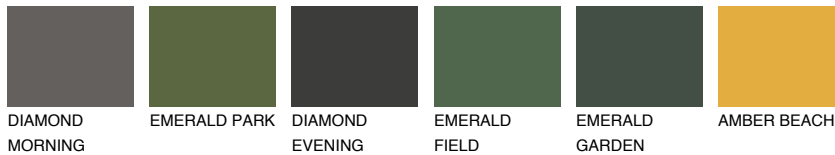

COLOUR DETAILS

BARBADOS6 BA6

44% TSR 60%

Matching colours

COLOURS

INTENSE

For more information on plasters and paints, go to www.ceresit.it

*The presented colours refer to plasters and paints offered by Ceresit. Due to the use of digital techniques, the presented colours might not represent the original ones, thus they cannot be considered as a reliable colour presentation. We recommend checking the authentic colour samples.