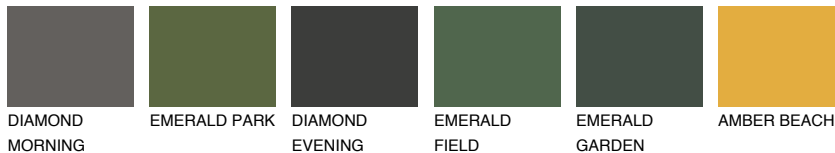

COLOUR DETAILS

BARBADOS6 BA6

44% TSR 60%

Matching colours

COLOURS

INTENSE

For more information on plasters and paints, go to
www.ceresit.it

*The presented colours refer to plasters and paints offered by Ceresit. Due to the use of digital techniques, the presented colours might not represent the original ones, thus they cannot be considered as a reliable colour presentation. We recommend checking the authentic colour samples.