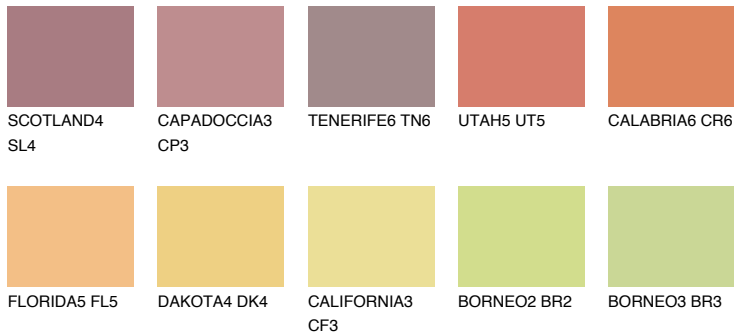

COLOUR DETAILS

BARBADOS6 BA6

44% TSR 60%

Matching colours

COLOURS

INTENSE

For more information on plasters and paints, go to
www.ceresit.it

*The presented colours refer to plasters and paints offered by Ceresit. Due to the use of digital techniques, the presented colours might not represent the original ones, thus they cannot be considered as a reliable colour presentation. We recommend checking the authentic colour samples.