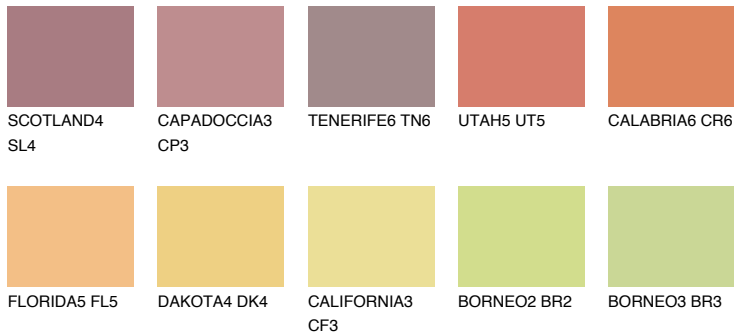

# COLOUR DETAILS

## BARBADOS6 BA6

44% TSR 60%

### Matching colours

#### COLOURS