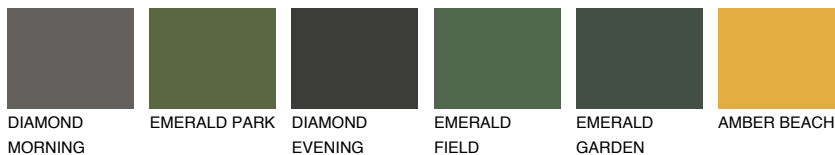

COLOUR DETAILS

BARBADOS6 BA6

44% TSR 60%

Matching colours

COLOURS

INTENSE

For more information on plasters and paints, go to www.ceresit.it

*The presented colours refer to plasters and paints offered by Ceresit. Due to the use of digital techniques, the presented colours might not represent the original ones, thus they cannot be considered as a reliable colour presentation. We recommend checking the authentic colour samples.