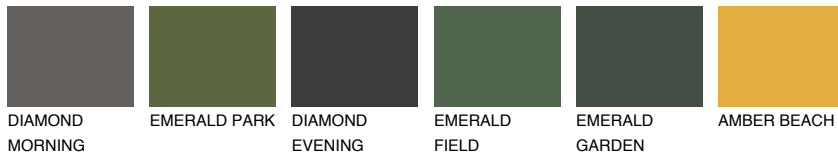

COLOUR DETAILS

BARBADOS6 BA6

44% TSR 60%

Matching colours

COLOURS

INTENSE

For more information on plasters and paints, go to www.ceresit.it

*The presented colours refer to plasters and paints offered by Ceresit. Due to the use of digital techniques, the presented colours might not represent the original ones, thus they cannot be considered as a reliable colour presentation. We recommend checking the authentic colour samples.