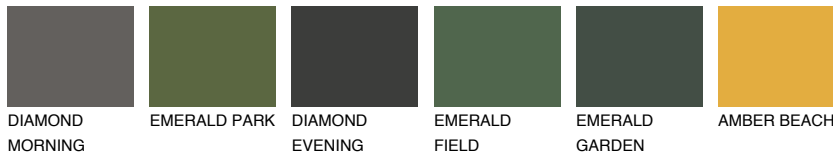

COLOUR DETAILS

BARBADOS6 BA6

44% TSR 60%

Matching colours

COLOURS

INTENSE

For more information on plasters and paints, go to www.ceresit.it

*The presented colours refer to plasters and paints offered by Ceresit. Due to the use of digital techniques, the presented colours might not represent the original ones, thus they cannot be considered as a reliable colour presentation. We recommend checking the authentic colour samples.