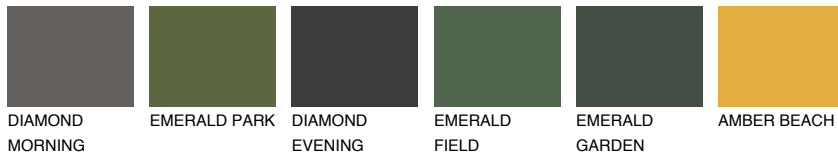

# COLOUR DETAILS

## BARBADOS6 BA6

44% TSR 60%

### Matching colours

#### COLOURS