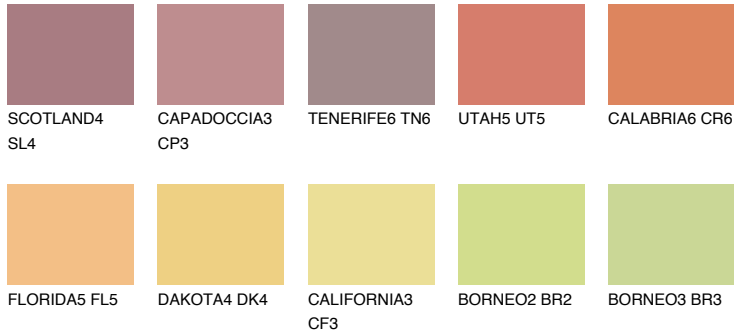

# COLOUR DETAILS

## BARBADOS6 BA6

44% TSR 60%

### Matching colours

#### COLOURS