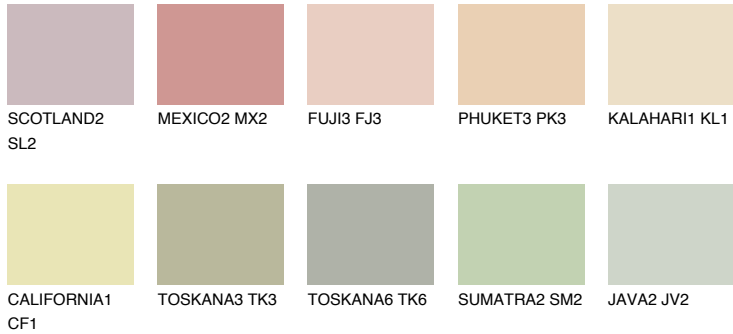

# COLOUR DETAILS

### Matching colours

#### COLOURS

#### INTENSE

For more information on plasters and paints, go to [www.ceresit.it](http://www.ceresit.it)

\*The presented colours refer to plasters and paints offered by Ceresit. Due to the use of digital techniques, the presented colours might not represent the original ones, thus they cannot be considered as a reliable colour presentation. We recommend checking the authentic colour samples.