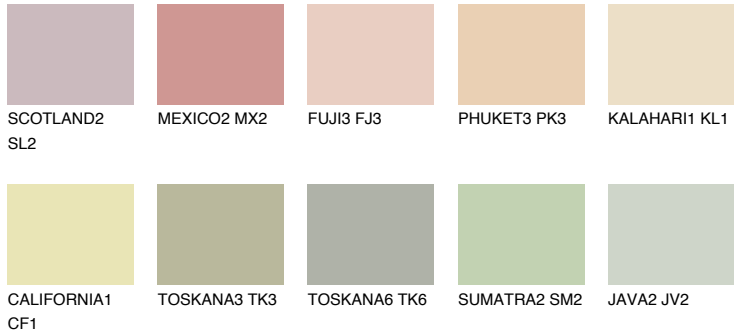

COLOUR DETAILS

FLORIDA1 FL1

74% TSR 69%

Matching colours

COLOURS

INTENSE

For more information on plasters and paints, go to www.ceresit.it

*The presented colours refer to plasters and paints offered by Ceresit. Due to the use of digital techniques, the presented colours might not represent the original ones, thus they cannot be considered as a reliable colour presentation. We recommend checking the authentic colour samples.