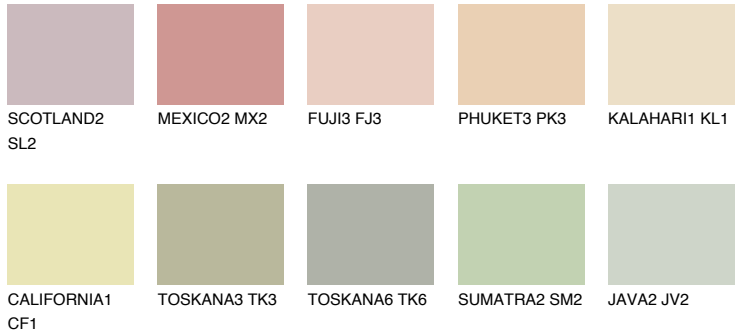

COLOUR DETAILS

FLORIDA1 FL1

74% TSR 69%

Matching colours

COLOURS

INTENSE

For more information on plasters and paints, go to www.ceresit.it

*The presented colours refer to plasters and paints offered by Ceresit. Due to the use of digital techniques, the presented colours might not represent the original ones, thus they cannot be considered as a reliable colour presentation. We recommend checking the authentic colour samples.