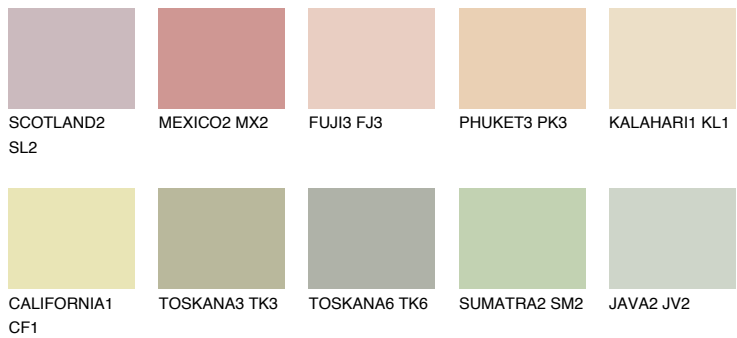

COLOUR DETAILS

FLORIDA1 FL1

74% TSR 69%

Matching colours

COLOURS

INTENSE

For more information on plasters and paints, go to www.ceresit.it

*The presented colours refer to plasters and paints offered by Ceresit. Due to the use of digital techniques, the presented colours might not represent the original ones, thus they cannot be considered as a reliable colour presentation. We recommend checking the authentic colour samples.