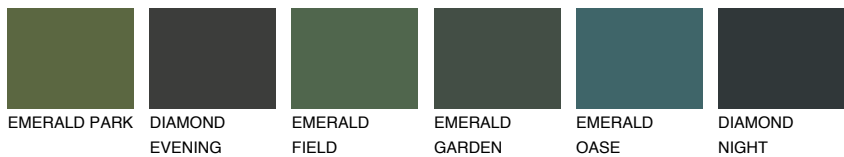

COLOUR DETAILS

FLORIDA1 FL1

74% TSR 69%

Matching colours

COLOURS

INTENSE

For more information on plasters and paints, go to www.ceresit.it

*The presented colours refer to plasters and paints offered by Ceresit. Due to the use of digital techniques, the presented colours might not represent the original ones, thus they cannot be considered as a reliable colour presentation. We recommend checking the authentic colour samples.