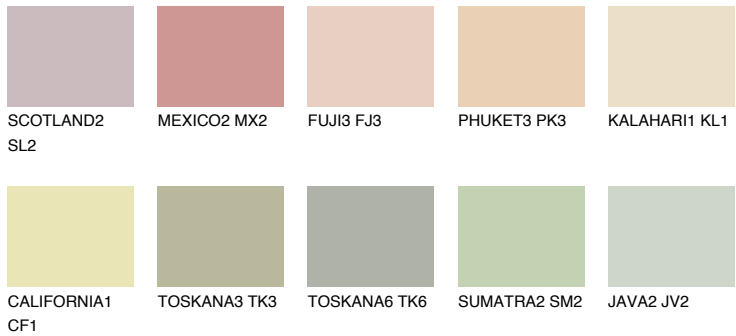

# COLOUR DETAILS

### Matching colours

#### COLOURS

#### INTENSE

For more information on plasters and paints, go to [www.ceresit.it](http://www.ceresit.it)

\*The presented colours refer to plasters and paints offered by Ceresit. Due to the use of digital techniques, the presented colours might not represent the original ones, thus they cannot be considered as a reliable colour presentation. We recommend checking the authentic colour samples.