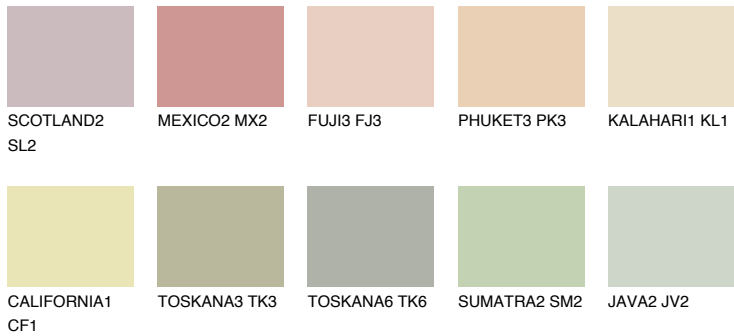

COLOUR DETAILS

FLORIDA1 FL1

74% TSR 69%

Matching colours

COLOURS

INTENSE

For more information on plasters and paints, go to www.ceresit.it

*The presented colours refer to plasters and paints offered by Ceresit. Due to the use of digital techniques, the presented colours might not represent the original ones, thus they cannot be considered as a reliable colour presentation. We recommend checking the authentic colour samples.