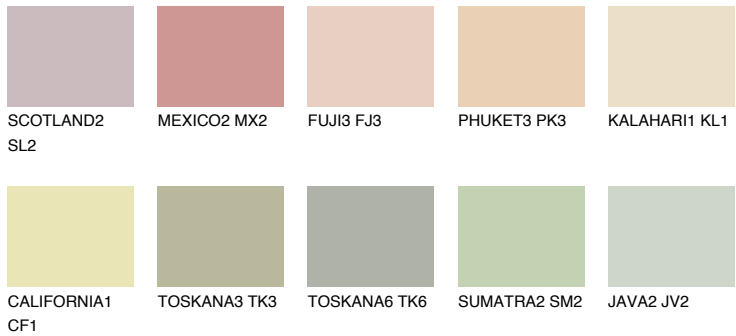

COLOUR DETAILS

FLORIDA1 FL1

74% TSR 69%

Matching colours

COLOURS

INTENSE

For more information on plasters and paints, go to www.ceresit.it

*The presented colours refer to plasters and paints offered by Ceresit. Due to the use of digital techniques, the presented colours might not represent the original ones, thus they cannot be considered as a reliable colour presentation. We recommend checking the authentic colour samples.