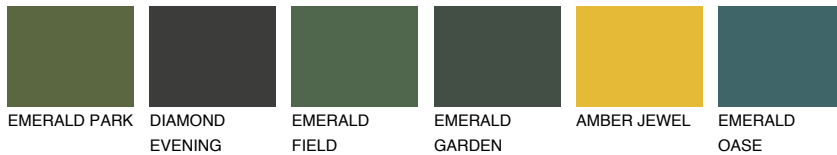

COLOUR DETAILS

FLORIDA2 FL2

70% TSR 69%

Matching colours

COLOURS

INTENSE

For more information on plasters and paints, go to www.ceresit.it

*The presented colours refer to plasters and paints offered by Ceresit. Due to the use of digital techniques, the presented colours might not represent the original ones, thus they cannot be considered as a reliable colour presentation. We recommend checking the authentic colour samples.