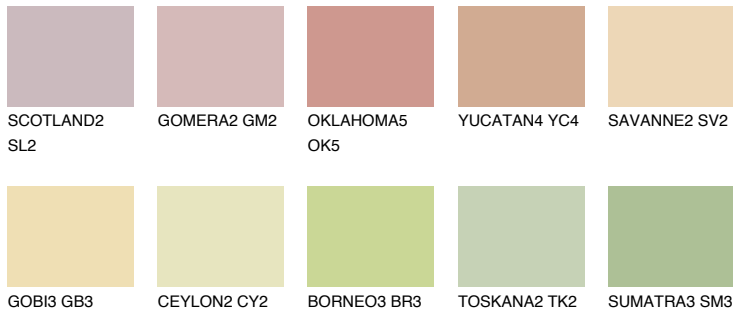

# COLOUR DETAILS

### Matching colours

#### COLOURS

#### INTENSE

For more information on plasters and paints, go to [www.ceresit.it](http://www.ceresit.it)

\*The presented colours refer to plasters and paints offered by Ceresit. Due to the use of digital techniques, the presented colours might not represent the original ones, thus they cannot be considered as a reliable colour presentation. We recommend checking the authentic colour samples.