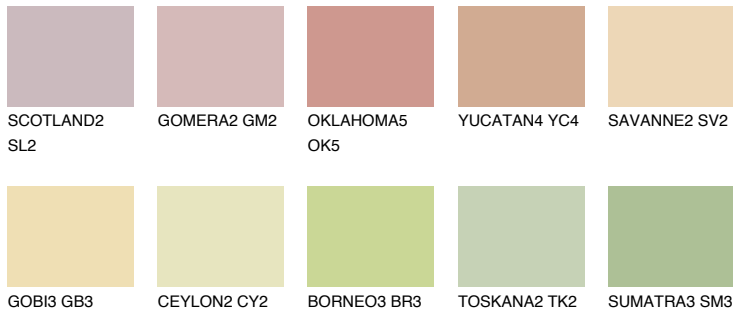

COLOUR DETAILS

FLORIDA2 FL2

70% TSR 69%

Matching colours

COLOURS

INTENSE

For more information on plasters and paints, go to www.ceresit.it

*The presented colours refer to plasters and paints offered by Ceresit. Due to the use of digital techniques, the presented colours might not represent the original ones, thus they cannot be considered as a reliable colour presentation. We recommend checking the authentic colour samples.