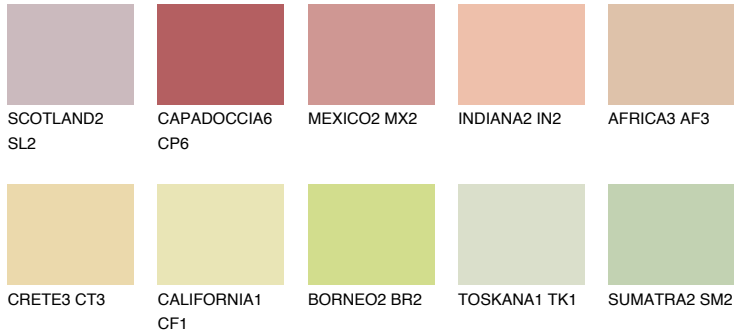

# COLOUR DETAILS

## FLORIDA3 FL3

65% TSR 66%

### Matching colours

#### COLOURS