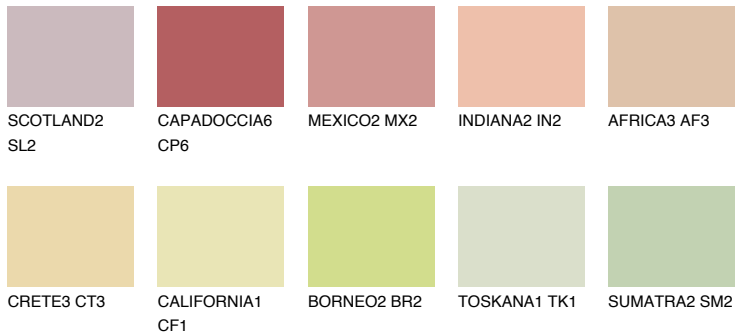

# COLOUR DETAILS

## FLORIDA3 FL3

65% TSR 66%

### Matching colours

#### COLOURS