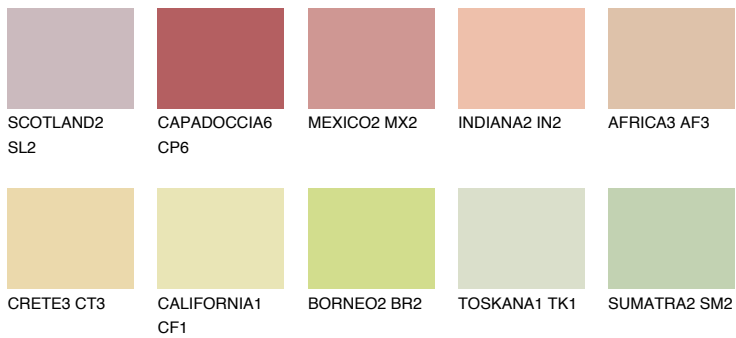

COLOUR DETAILS

FLORIDA3 FL3

65% TSR 66%

Matching colours

COLOURS

INTENSE

For more information on plasters and paints, go to www.ceresit.it

*The presented colours refer to plasters and paints offered by Ceresit. Due to the use of digital techniques, the presented colours might not represent the original ones, thus they cannot be considered as a reliable colour presentation. We recommend checking the authentic colour samples.