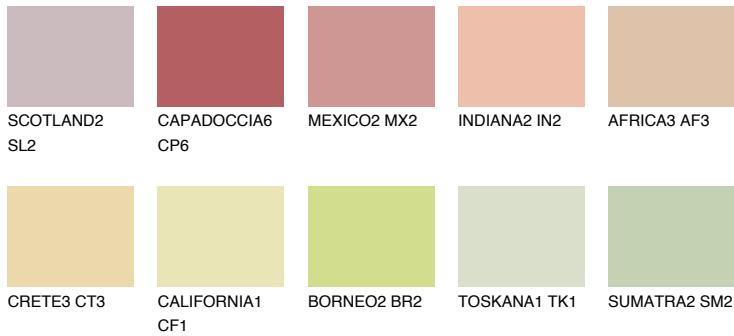

# COLOUR DETAILS

## FLORIDA3 FL3

65% TSR 66%

### Matching colours

#### COLOURS