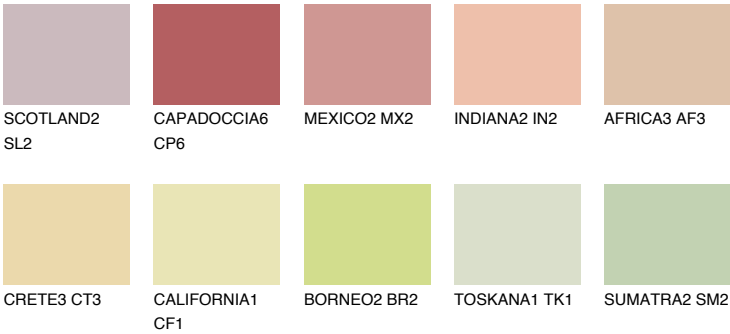

COLOUR DETAILS

FLORIDA3 FL3

65% TSR 66%

Matching colours

COLOURS

INTENSE

For more information on plasters and paints, go to www.ceresit.it

*The presented colours refer to plasters and paints offered by Ceresit. Due to the use of digital techniques, the presented colours might not represent the original ones, thus they cannot be considered as a reliable colour presentation. We recommend checking the authentic colour samples.