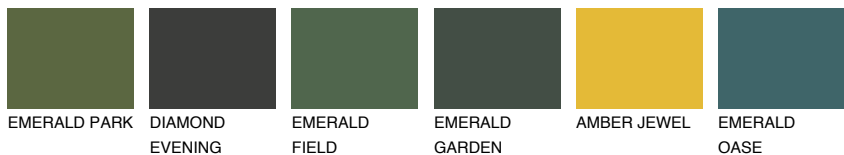

COLOUR DETAILS

FLORIDA3 FL3

65% TSR 66%

Matching colours

COLOURS

INTENSE

For more information on plasters and paints, go to www.ceresit.it

*The presented colours refer to plasters and paints offered by Ceresit. Due to the use of digital techniques, the presented colours might not represent the original ones, thus they cannot be considered as a reliable colour presentation. We recommend checking the authentic colour samples.