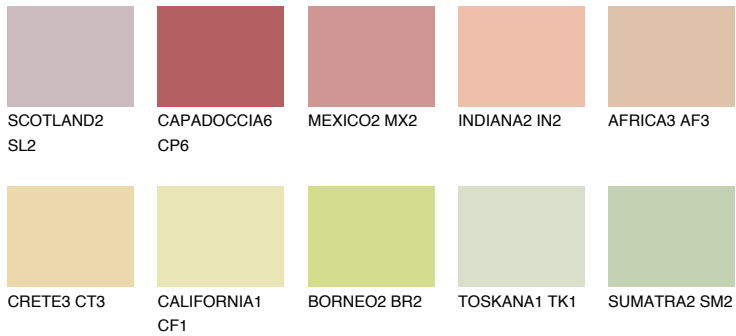

COLOUR DETAILS

FLORIDA3 FL3

65% TSR 66%

Matching colours

COLOURS

INTENSE

For more information on plasters and paints, go to www.ceresit.it

*The presented colours refer to plasters and paints offered by Ceresit. Due to the use of digital techniques, the presented colours might not represent the original ones, thus they cannot be considered as a reliable colour presentation. We recommend checking the authentic colour samples.