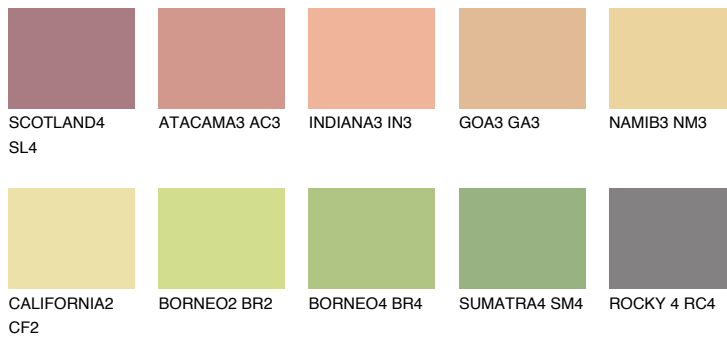

# COLOUR DETAILS

## FLORIDA4 FL4

62% TSR 62%

### Matching colours

#### COLOURS