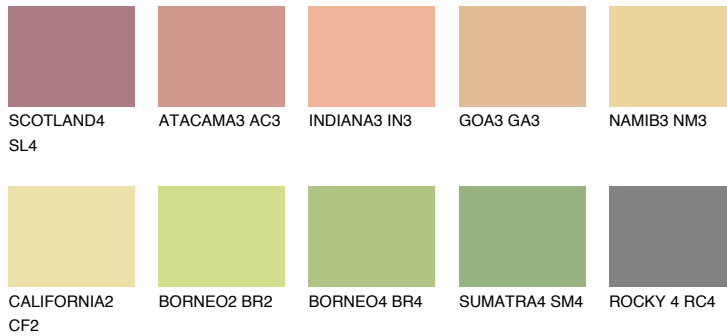

COLOUR DETAILS

FLORIDA4 FL4

62% TSR 62%

Matching colours

COLOURS

INTENSE

For more information on plasters and paints, go to www.ceresit.it

*The presented colours refer to plasters and paints offered by Ceresit. Due to the use of digital techniques, the presented colours might not represent the original ones, thus they cannot be considered as a reliable colour presentation. We recommend checking the authentic colour samples.