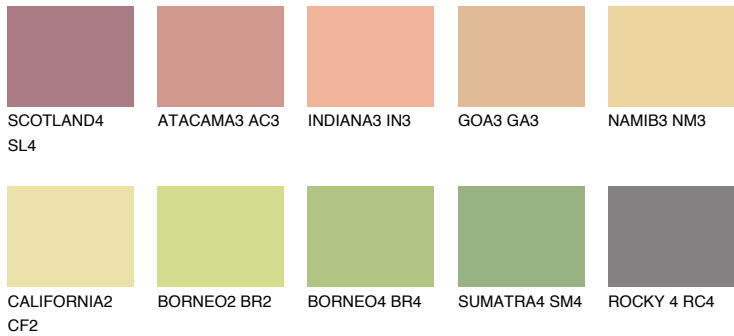

COLOUR DETAILS

FLORIDA4 FL4

62% TSR 62%

Matching colours

COLOURS

INTENSE

For more information on plasters and paints, go to www.ceresit.it

*The presented colours refer to plasters and paints offered by Ceresit. Due to the use of digital techniques, the presented colours might not represent the original ones, thus they cannot be considered as a reliable colour presentation. We recommend checking the authentic colour samples.