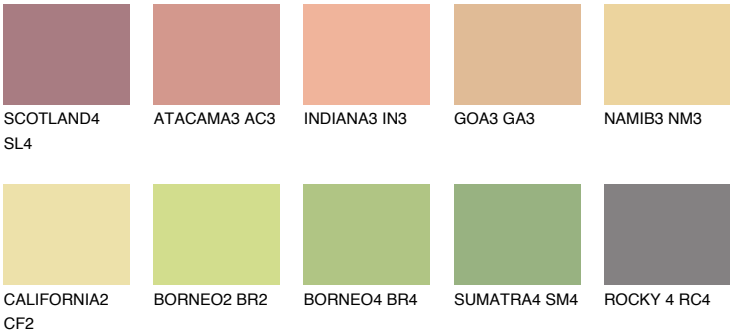

COLOUR DETAILS

FLORIDA4 FL4

62% TSR 62%

Matching colours

COLOURS

INTENSE

For more information on plasters and paints, go to www.ceresit.it

*The presented colours refer to plasters and paints offered by Ceresit. Due to the use of digital techniques, the presented colours might not represent the original ones, thus they cannot be considered as a reliable colour presentation. We recommend checking the authentic colour samples.