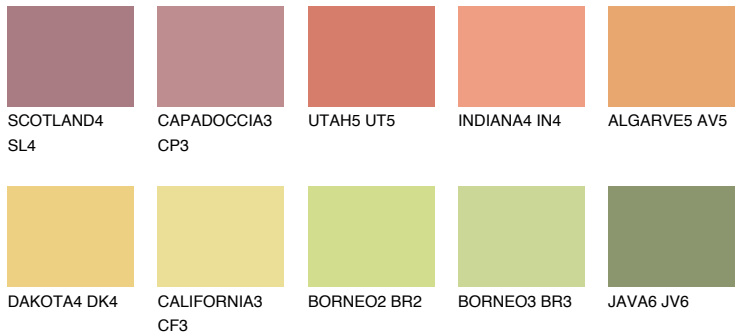

# COLOUR DETAILS

## FLORIDA5 FL5

58% **TSR** 61%

### Matching colours

#### COLOURS