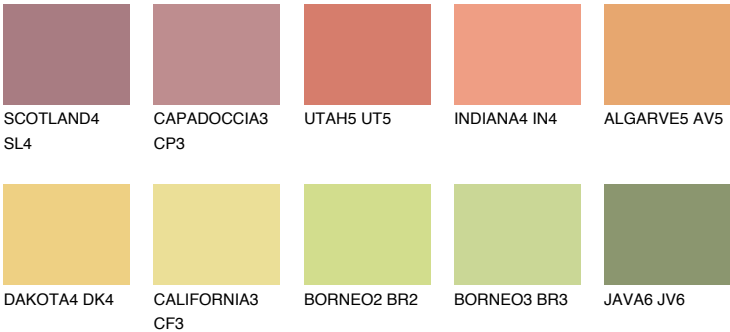

FLORIDA5 FL5

58% **TSR** 61%

Matching colours

COLOURS

INTENSE

For more information on plasters and paints, go to www.ceresit.it

*The presented colours refer to plasters and paints offered by Ceresit. Due to the use of digital techniques, the presented colours might not represent the original ones, thus they cannot be considered as a reliable colour presentation. We recommend checking the authentic colour samples.