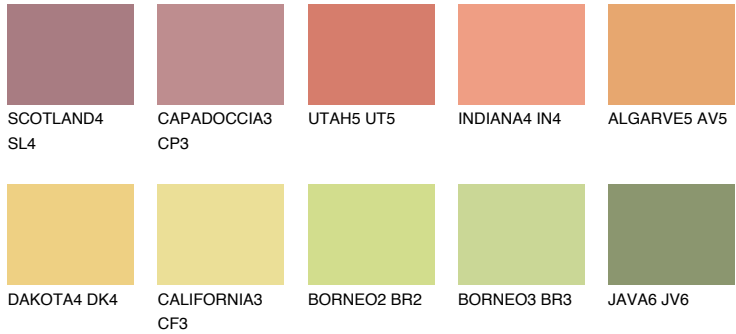

# COLOUR DETAILS

## FLORIDA5 FL5

58% TSR 61%

### Matching colours

#### COLOURS