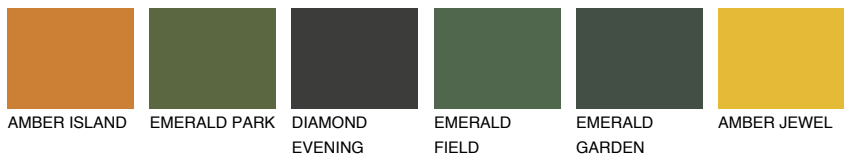

COLOUR DETAILS

FLORIDA5 FL5

58% **TSR** 61%

Matching colours

COLOURS

INTENSE

For more information on plasters and paints, go to www.ceresit.it

*The presented colours refer to plasters and paints offered by Ceresit. Due to the use of digital techniques, the presented colours might not represent the original ones, thus they cannot be considered as a reliable colour presentation. We recommend checking the authentic colour samples.