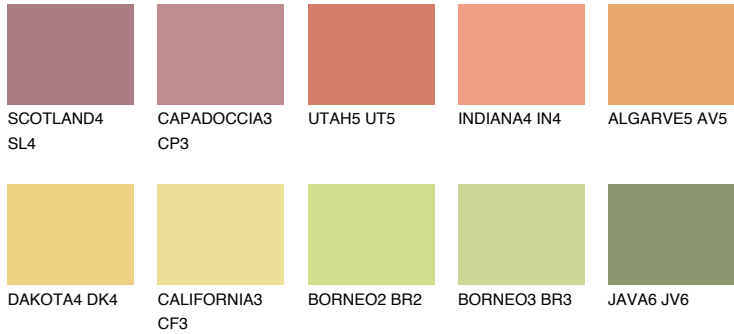

# COLOUR DETAILS

## FLORIDA5 FL5

58% **TSR** 61%

### Matching colours

#### COLOURS