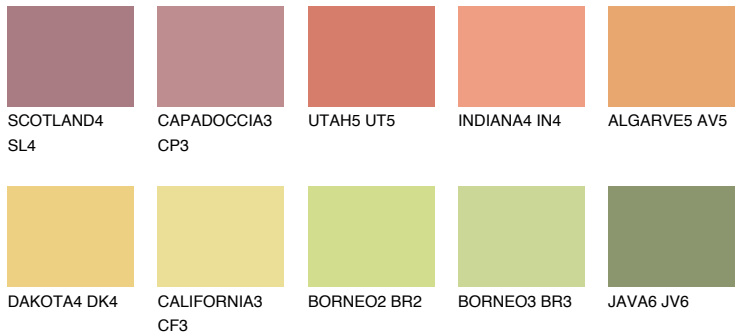

COLOUR DETAILS

FLORIDA5 FL5

58% **TSR** 61%

Matching colours

COLOURS

INTENSE

For more information on plasters and paints, go to www.ceresit.it

*The presented colours refer to plasters and paints offered by Ceresit. Due to the use of digital techniques, the presented colours might not represent the original ones, thus they cannot be considered as a reliable colour presentation. We recommend checking the authentic colour samples.