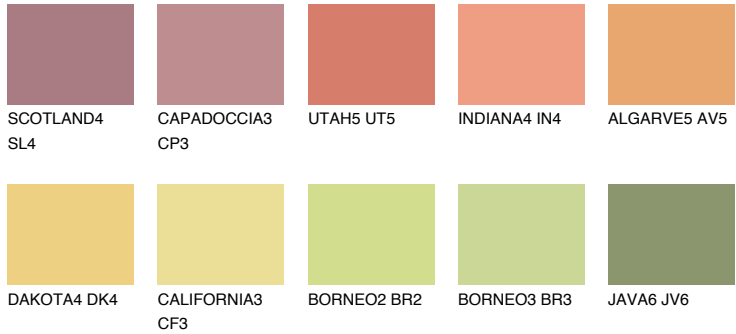

COLOUR DETAILS

FLORIDA5 FL5

58% **TSR** 61%

Matching colours

COLOURS

INTENSE

For more information on plasters and paints, go to www.ceresit.it

*The presented colours refer to plasters and paints offered by Ceresit. Due to the use of digital techniques, the presented colours might not represent the original ones, thus they cannot be considered as a reliable colour presentation. We recommend checking the authentic colour samples.