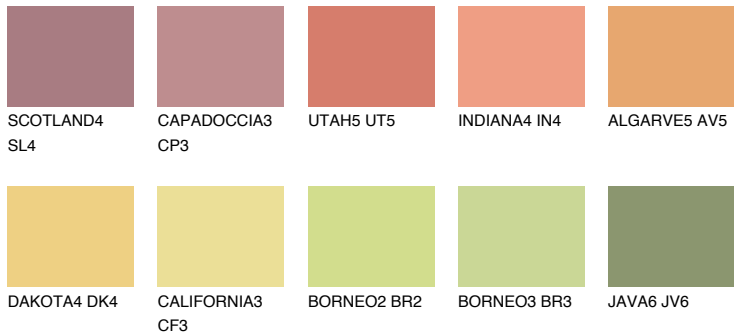

COLOUR DETAILS

FLORIDA5 FL5

58% TSR 61%

Matching colours

COLOURS

INTENSE

For more information on plasters and paints, go to www.ceresit.it

*The presented colours refer to plasters and paints offered by Ceresit. Due to the use of digital techniques, the presented colours might not represent the original ones, thus they cannot be considered as a reliable colour presentation. We recommend checking the authentic colour samples.