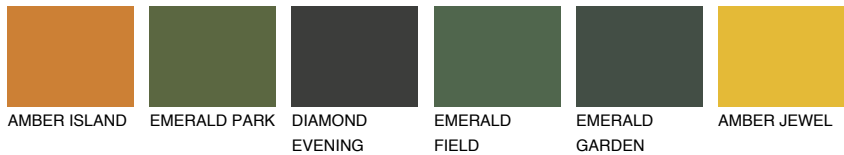

COLOUR DETAILS

FLORIDA5 FL5

58% **TSR** 61%

Matching colours

COLOURS

INTENSE

For more information on plasters and paints, go to www.ceresit.it

*The presented colours refer to plasters and paints offered by Ceresit. Due to the use of digital techniques, the presented colours might not represent the original ones, thus they cannot be considered as a reliable colour presentation. We recommend checking the authentic colour samples.