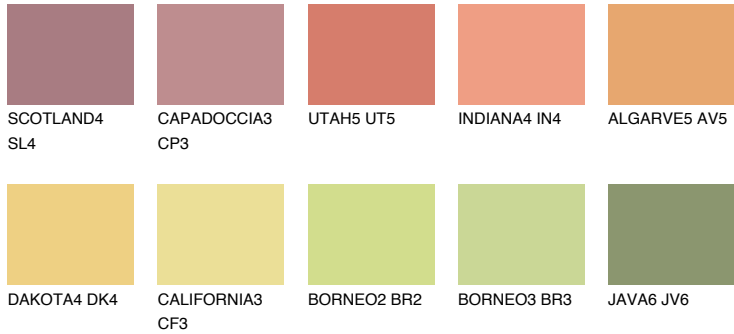

COLOUR DETAILS

FLORIDA5 FL5

58% **TSR** 61%

Matching colours

COLOURS

INTENSE

For more information on plasters and paints, go to www.ceresit.it

*The presented colours refer to plasters and paints offered by Ceresit. Due to the use of digital techniques, the presented colours might not represent the original ones, thus they cannot be considered as a reliable colour presentation. We recommend checking the authentic colour samples.