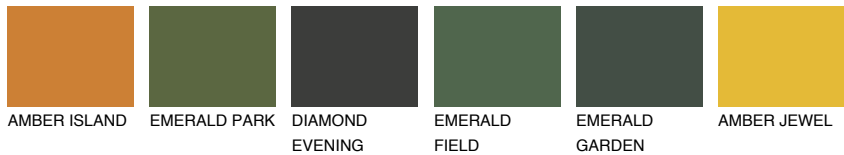

COLOUR DETAILS

FLORIDA5 FL5

58% TSR 61%

Matching colours

COLOURS

INTENSE

For more information on plasters and paints, go to www.ceresit.it

*The presented colours refer to plasters and paints offered by Ceresit. Due to the use of digital techniques, the presented colours might not represent the original ones, thus they cannot be considered as a reliable colour presentation. We recommend checking the authentic colour samples.