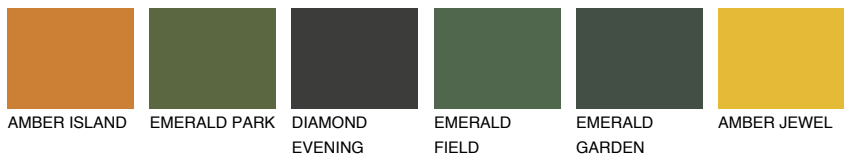

COLOUR DETAILS

FLORIDA5 FL5

58% TSR 61%

Matching colours

COLOURS

INTENSE

For more information on plasters and paints, go to www.ceresit.it

*The presented colours refer to plasters and paints offered by Ceresit. Due to the use of digital techniques, the presented colours might not represent the original ones, thus they cannot be considered as a reliable colour presentation. We recommend checking the authentic colour samples.