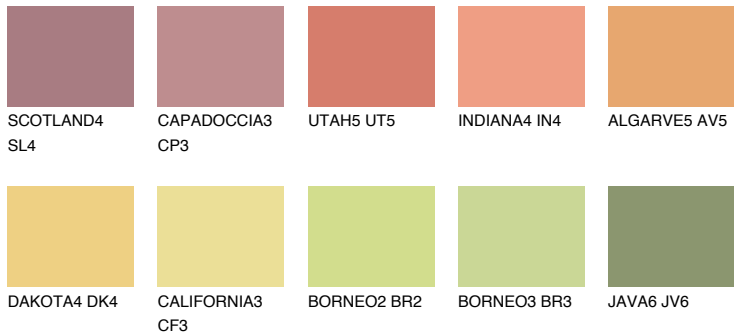

# COLOUR DETAILS

## FLORIDA5 FL5

58% TSR 61%

### Matching colours

#### COLOURS